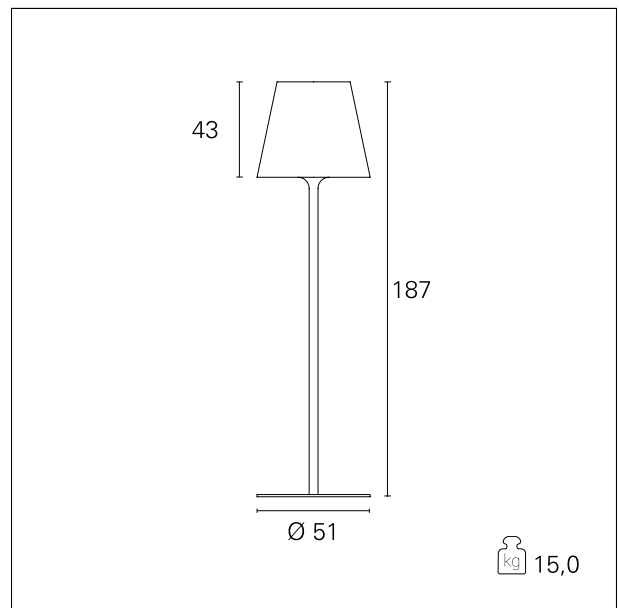

Pascià

EST00502 - max. 20 W - h 187 mm.

DESCRIPTION

Pascià is a floor lamp designed for outdoor environments with lacquered metal structure and a thermoplastic diffuser. It is particularly suitable for the lighting of gardens, green areas and terraces; it illuminates the surrounding area without dazzling with soft diffused light. It comes complete with an E27 socket for FBT or Led lamps and a black rubber power cable, 200 cm long. and wired with shuko plug.

PRODUCTS CHARACTERISTICS

installation type	Garden Lights
material	Metal
Finish	Lacquered
Color	Anthracite
Power	max. 20 W
net weight	15 kg.

ELECTRICAL CHARACTERISTICS

feeding	220÷240 V
driver	On:Off
Insulation class	Class II

MECHANICAL CHARACTERISTICS

product IP rate	IP44
-----------------	-------------

Pascià

EST00502 - max. 20 W - h 187 mm.

LED SOURCE DETAILS

led source type	LED / FBT
Light source connection	E27