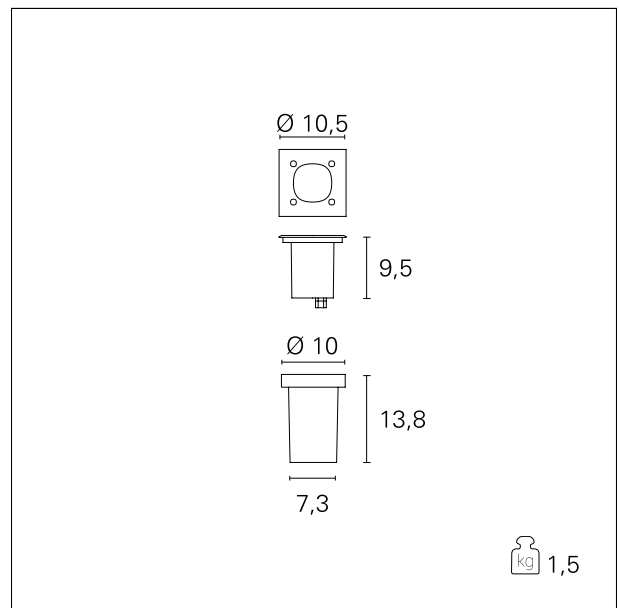

King

EST002 - GU10 LED/HAGS - max. 50 W - Squared

DESCRIPTION

King is a walkable recessed floor fixtures ideal for outdoor installations; complete with round or square AISI 304 stainless steel ring, particularly thin and with flared edge to prevent accidental tripping. Its GU10 socket allows the use of interchangeable LED lamps (not included) by choosing the opening beam according to the selected source. The tightness of the fixture is guaranteed by the coupling between the ring and the body obtained with four allen screws which guarantee the waterproofness of the optical compartment even after changing the lamp. The high build quality and interchangeability of the lamp make King a particularly long-lasting luminaire. King is supplied with the relative PVC cockpit.

PRODUCTS CHARACTERISTICS

installation type	Small Ingrounds
material	Aluminum die casting
Color	AISI 304 steel
Power	max. 50 W
Dimensions	10,5 x 10,5 cm.
net weight	1,5 kg.

ELECTRICAL CHARACTERISTICS

feeding	220÷240 V
driver	On:Off
Insulation class	Class I

MECHANICAL CHARACTERISTICS

product IP rate	IP67
IK	IK10

King

EST002 - GU10 LED/HAGS - max. 50 W - Squared

LED SOURCE DETAILS

led source type	LED / HAGS
Light source connection	GU10

LIGHTING DETAILS

emission	Indirect
----------	-----------------