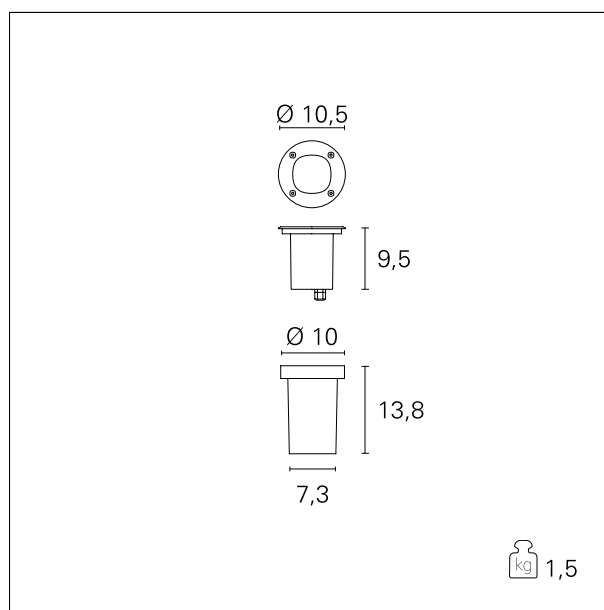

King

EST001 - GU10 LED/HAGS - max. 50 W - Rounded

DESCRIPTION

King is a walkable recessed floor fixtures ideal for outdoor installations; complete with round or square AISI 304 stainless steel ring, particularly thin and with flared edge to prevent accidental tripping. Its GU10 socket allows the use of interchangeable LED lamps (not included) by choosing the opening beam according to the selected source. The tightness of the fixture is guaranteed by the coupling between the ring and the body obtained with four allen screws which guarantee the waterproofness of the optical compartment even after changing the lamp. The high build quality and interchangeability of the lamp make King a particularly long-lasting luminaire. King is supplied with the relative PVC cockpit.

PRODUCTS CHARACTERISTICS

installation type	Small Ingrounds
material	Aluminum die casting
Color	AISI 304 steel
Power	max. 50 W
Diameter	ø 105 mm.
net weight	1,5 kg.

ELECTRICAL CHARACTERISTICS

feeding	220÷240 V
driver	On:Off
Insulation class	Class I

MECHANICAL CHARACTERISTICS

product IP rate	IP67
IK	IK10

King

EST001 - GU10 LED/HAGS - max. 50 W - Rounded

LED SOURCE DETAILS

led source type	LED / HAGS
Light source connection	GU10

LIGHTING DETAILS

emission	Indirect
----------	-----------------