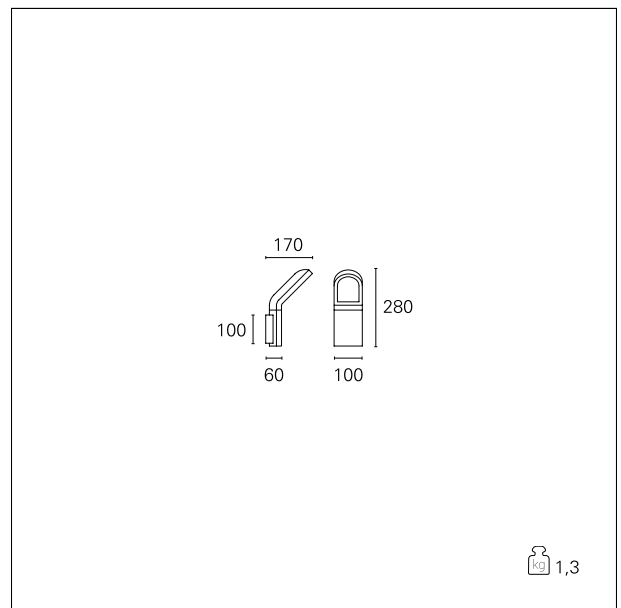

#### DESCRIPTION

Outdoor wall-mounted luminaire. Painted aluminium body. Safety glass front screen . Integrated high efficiency LED light source. Direct emission downwards. Electronic driver integrated in the fixture. IP54 protection.

#### PRODUCTS CHARACTERISTICS

installation type  
material  
Finish  
Color  
Power  
Lumen output - Full emission  
net weight

**Wall Mounting**  
**Aluminum**  
**Painted**  
**Gray**  
**9 W**  
**650 lm**  
**2 kg.**

#### LIGHTING DETAILS

emission	<b>Direct</b>
optic	<b>110° / -25° ÷ 75°</b>