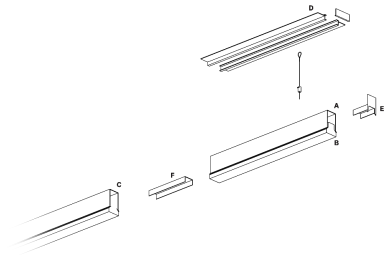

Segno System Trimless

CTD64540 - Module for trimless recessed mounting - downlight - single switch - 2250 mm. - 48 W - 4000 K / 4000 K / CRI > 91

DESCRIPTION

Segno Trimless is a system for continuous linear recessed lighting, which can be simply and fastly installed trimless. The ceiling finishing operations are completed before the electrical installation, which can be carried out in total cleanliness and without powder. The trimless recessed versions are made from structural modules that are installed on false ceiling frames thanks to the "Click & Lock" snap spring system.

Switch

On÷Off

PRODUCTS CHARACTERISTICS

installation type	Linear light
material	Aluminum
Finish	Painted
Color	White
Power	48 W
Lumen output - Direct emission	6320 lm
Efficacy	132 lm/W
Dimensions	2250 mm.

ELECTRICAL CHARACTERISTICS

feeding	220÷240 V
driver	On÷Off
Insulation class	Class I

MECHANICAL CHARACTERISTICS

product IP rate	IP20
-----------------	-------------

Segno System Trimless

CTD64540 - Module for trimless recessed mounting - downlight - single switch - 2250 mm. - 48 W - 4000 K / 4000 K / CRI > 91