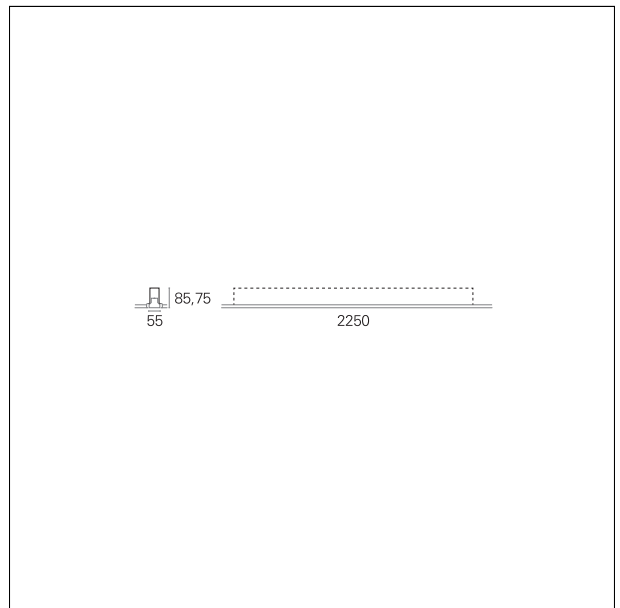

Segno System Trimless

CTD64540 - Module for trimless recessed mounting - downlight - single switch - 2250 mm. - 48 W - 4000 K / 4000 K / CRI > 91

DESCRIPTION

Segno Trimless is a system for continuous linear recessed lighting, which can be simply and fastly installed trimless. The ceiling finishing operations are completed before the electrical installation, which can be carried out in total cleanliness and without powder. The trimless recessed versions are made from structural modules that are installed on false ceiling frames thanks to the "Click & Lock" snap spring system.

Switch

On÷Off

PRODUCTS CHARACTERISTICS

installation type	Linear light
material	Aluminum
Finish	Painted
Color	White
Power	48 W
Lumen output - Direct emission	6320 lm
Efficacy	132 lm/W
Dimensions	2250 mm.

ELECTRICAL CHARACTERISTICS