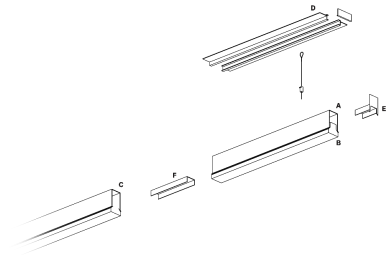

Segno System Trimless

CTD64540CA - Module for trimless recessed mounting - downlight - single switch - 2250 mm. - 48 W - 4000 K / 4000 K / CRI > 91

DESCRIPTION

Segno Trimless is a system for continuous linear recessed lighting, which can be simply and fastly installed trimless. The ceiling finishing operations are completed before the electrical installation, which can be carried out in total cleanliness and without powder. The trimless recessed versions are made from structural modules that are installed on false ceiling frames thanks to the "Click & Lock" snap spring system.

Switch

Casambi

PRODUCTS CHARACTERISTICS

installation type	Linear light
material	Aluminum
Finish	Painted
Color	White
Power	48 W
Lumen output - Direct emission	6320 lm
Efficacy	132 lm/W
Dimensions	2250 mm.

ELECTRICAL CHARACTERISTICS

feeding	220÷240 V
driver	Casambi
Insulation class	Class I

MECHANICAL CHARACTERISTICS

product IP rate	IP20
-----------------	-------------

Segno System Trimless

CTD64540CA - Module for trimless recessed mounting - downlight - single switch - 2250 mm. - 48 W - 4000 K / 4000 K / CRI > 91

DRIVER CHARACTERISTICS

driver	Casambi
--------	----------------

LIGHTING DETAILS

emission	Downlight
Beam angle - direct	120°

PHOTOMETRIC