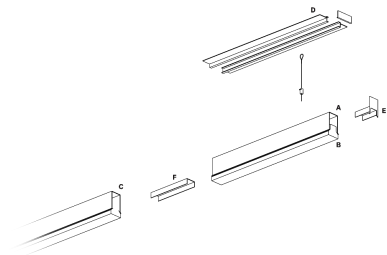

### Segno System Trimless

**CTD64520** - Module for trimless recessed mounting - downlight - single switch - 2250 mm. - 48 W - 4000 K / 4000 K / CRI > 91

#### DESCRIPTION

**Segno Trimless is a system for continuous linear recessed lighting, which can be simply and fastly installed trimless. The ceiling finishing operations are completed before the electrical installation, which can be carried out in total cleanliness and without powder. The trimless recessed versions are made from structural modules that are installed on false ceiling frames thanks to the "Click & Lock" snap spring system.**

#### PRODUCTS CHARACTERISTICS

installation type	<b>Linear light</b>
material	<b>Aluminum</b>
Finish	<b>Painted</b>
Color	<b>White</b>
Power	<b>48 W</b>
Lumen output - Direct emission	<b>8540 lm</b>
Efficacy	<b>178 lm/W</b>
Dimensions	<b>2250 mm.</b>