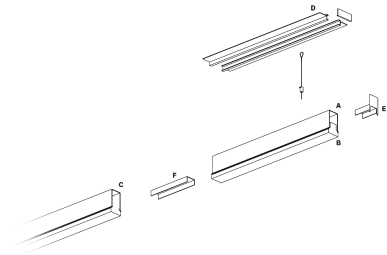

Segno System Trimless

CTD64440 - Module for trimless recessed mounting - downlight - single switch - 2250 mm. - 48 W - 3000 K / 3000 K / CRI > 92

DESCRIPTION

Segno Trimless is a system for continuous linear recessed lighting, which can be simply and fastly installed trimless. The ceiling finishing operations are completed before the electrical installation, which can be carried out in total cleanliness and without powder. The trimless recessed versions are made from structural modules that are installed on false ceiling frames thanks to the "Click & Lock" snap spring system.

Switch

On÷Off

PRODUCTS CHARACTERISTICS

installation type	Linear light
material	Aluminum
Finish	Painted
Color	White
Power	48 W
Lumen output - Direct emission	6095 lm
Efficacy	127 lm/W
Dimensions	2250 mm.

ELECTRICAL CHARACTERISTICS

feeding	220÷240 V
driver	On÷Off
Insulation class	Class I

MECHANICAL CHARACTERISTICS

product IP rate	IP20
-----------------	-------------

Segno System Trimless

CTD64440 - Module for trimless recessed mounting - downlight - single switch - 2250 mm. - 48 W - 3000 K / 3000 K / CRI > 92