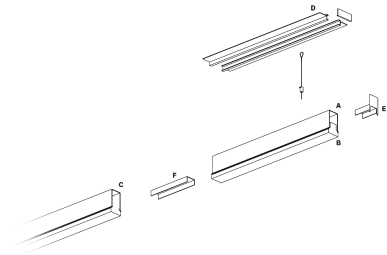

Segno System Trimless

CTD64420CA - Module for trimless recessed mounting - downlight - single switch - 2250 mm. - 48 W - 3000 K / 3000 K / CRI > 92

DESCRIPTION

Segno Trimless is a system for continuous linear recessed lighting, which can be simply and fastly installed trimless. The ceiling finishing operations are completed before the electrical installation, which can be carried out in total cleanliness and without powder. The trimless recessed versions are made from structural modules that are installed on false ceiling frames thanks to the "Click & Lock" snap spring system.

Switch

Casambi

PRODUCTS CHARACTERISTICS

installation type	Linear light
material	Aluminum
Finish	Painted
Color	White
Power	48 W
Lumen output - Direct emission	8275 lm
Efficacy	172 lm/W
Dimensions	2250 mm.

ELECTRICAL CHARACTERISTICS

feeding	220÷240 V
driver	Casambi
Insulation class	Class I

MECHANICAL CHARACTERISTICS

product IP rate	IP20
-----------------	-------------

Segno System Trimless

CTD64420CA - Module for trimless recessed mounting - downlight - single switch - 2250 mm. - 48 W - 3000 K / 3000 K / CRI > 92

DRIVER CHARACTERISTICS

driver	Casambi
--------	----------------

LIGHTING DETAILS

emission	Downlight
Beam angle - direct	90°

PHOTOMETRIC