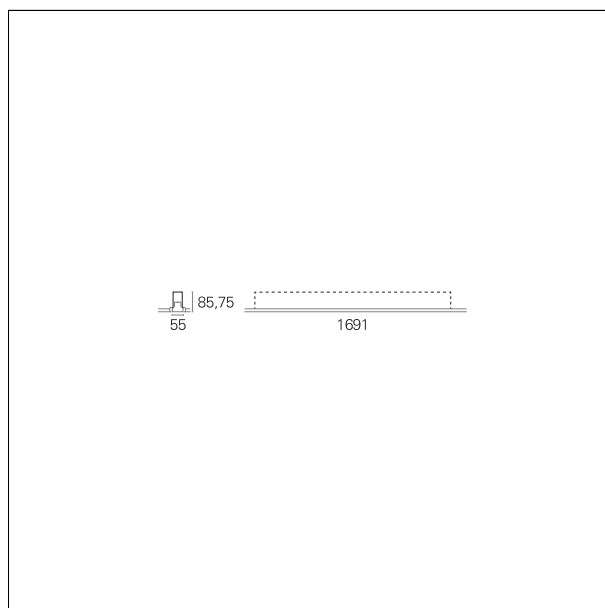

Segno System Trimless

CTD48550CA - Module for trimless recessed mounting - downlight - single switch - 1691 mm. - 36 W - 4000 K / 4000 K / CRI > 91

DESCRIPTION

Segno Trimless is a system for continuous linear recessed lighting, which can be simply and fastly installed trimless. The ceiling finishing operations are completed before the electrical installation, which can be carried out in total cleanliness and without powder. The trimless recessed versions are made from structural modules that are installed on false ceiling frames thanks to the "Click & Lock" snap spring system.

Switch

Casambi

PRODUCTS CHARACTERISTICS

installation type	Linear light
material	Aluminum
Finish	Painted
Color	White
Power	36 W
Lumen output - Direct emission	6470 lm
Efficacy	180 lm/W
Dimensions	1691 mm.