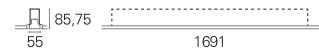

#### PRODUCTS CHARACTERISTICS

installation type	<b>Linear light</b>
material	<b>Aluminum</b>
Finish	<b>Painted</b>
Color	<b>White</b>
Power	<b>36 W</b>
Lumen output - Direct emission	<b>4745 lm</b>
Efficacy	<b>132 lm/W</b>
Dimensions	<b>1691 mm.</b>