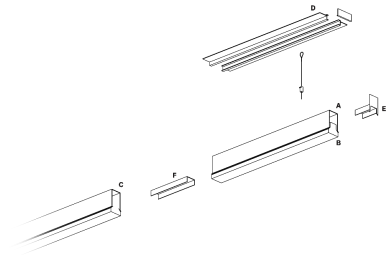

### Segno System Trimless

**CTD48540** - Module for trimless recessed mounting - downlight - single switch - 1691 mm. - 36 W - 4000 K / 4000 K / CRI > 91

#### DESCRIPTION

Segno Trimless is a system for continuous linear recessed lighting, which can be simply and fastly installed trimless. The ceiling finishing operations are completed before the electrical installation, which can be carried out in total cleanliness and without powder. The trimless recessed versions are made from structural modules that are installed on false ceiling frames thanks to the "Click & Lock" snap spring system.

#### PRODUCTS CHARACTERISTICS

installation type	<b>Linear light</b>
material	<b>Aluminum</b>
Finish	<b>Painted</b>
Color	<b>White</b>
Power	<b>36 W</b>
Lumen output - Direct emission	<b>4745 lm</b>
Efficacy	<b>132 lm/W</b>
Dimensions	<b>1691 mm.</b>