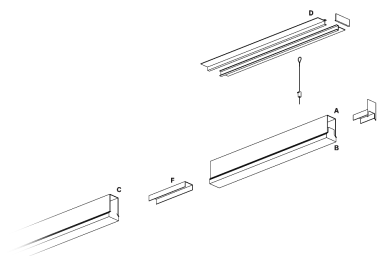

### Segno System Trimless

**CTD48460** - Module for trimless recessed mounting - downlight - single switch - 1691 mm. - 36 W - 3000 K / 3000 K / CRI > 92

#### DESCRIPTION

Segno Trimless is a system for continuous linear recessed lighting, which can be simply and fastly installed trimless. The ceiling finishing operations are completed before the electrical installation, which can be carried out in total cleanliness and without powder. The trimless recessed versions are made from structural modules that are installed on false ceiling frames thanks to the "Click & Lock" snap spring system.

#### PRODUCTS CHARACTERISTICS

installation type	<b>Linear light</b>
material	<b>Aluminum</b>
Finish	<b>Painted</b>
Color	<b>White</b>
Power	<b>36 W</b>
Lumen output - Direct emission	<b>6455 lm</b>
Efficacy	<b>179 lm/W</b>
Dimensions	<b>1691 mm.</b>