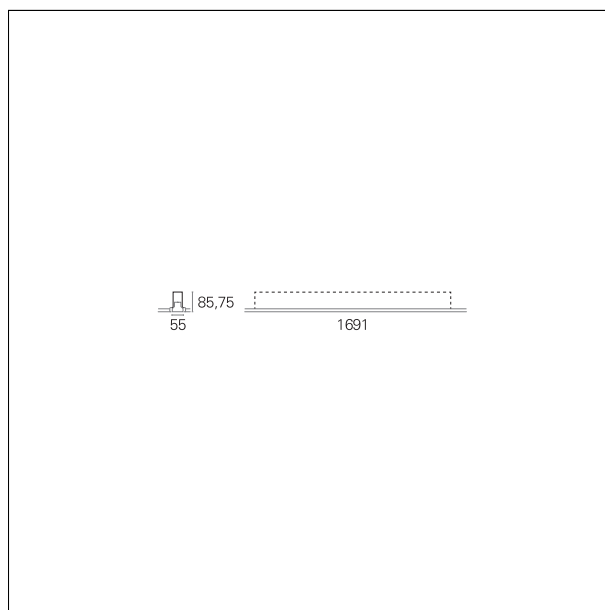

### Segno System Trimless

**CTD48460** - Module for trimless recessed mounting - downlight - single switch - 1691 mm. - 36 W - 3000 K / 3000 K / CRI > 92

#### PRODUCTS CHARACTERISTICS

installation type	<b>Linear light</b>
material	<b>Aluminum</b>
Finish	<b>Painted</b>
Color	<b>White</b>
Power	<b>36 W</b>
Lumen output - Direct emission	<b>6455 lm</b>
Efficacy	<b>179 lm/W</b>
Dimensions	<b>1691 mm.</b>