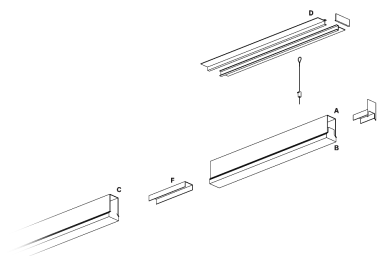

Segno System Trimless

CTD48450 - Module for trimless recessed mounting - downlight - single switch - 1691 mm. - 36 W - 3000 K / 3000 K / CRI > 92

DESCRIPTION

Segno Trimless is a system for continuous linear recessed lighting, which can be simply and fastly installed trimless. The ceiling finishing operations are completed before the electrical installation, which can be carried out in total cleanliness and without powder. The trimless recessed versions are made from structural modules that are installed on false ceiling frames thanks to the "Click & Lock" snap spring system.

Switch

On÷Off

PRODUCTS CHARACTERISTICS

installation type	Linear light
material	Aluminum
Finish	Painted
Color	White
Power	36 W
Lumen output - Direct emission	6270 lm
Efficacy	174 lm/W
Dimensions	1691 mm.

ELECTRICAL CHARACTERISTICS

feeding	220÷240 V
driver	On÷Off
Insulation class	Class I

MECHANICAL CHARACTERISTICS

product IP rate	IP20
-----------------	-------------

Segno System Trimless

CTD48450 - Module for trimless recessed mounting - downlight - single switch - 1691 mm. - 36 W - 3000 K / 3000 K / CRI > 92