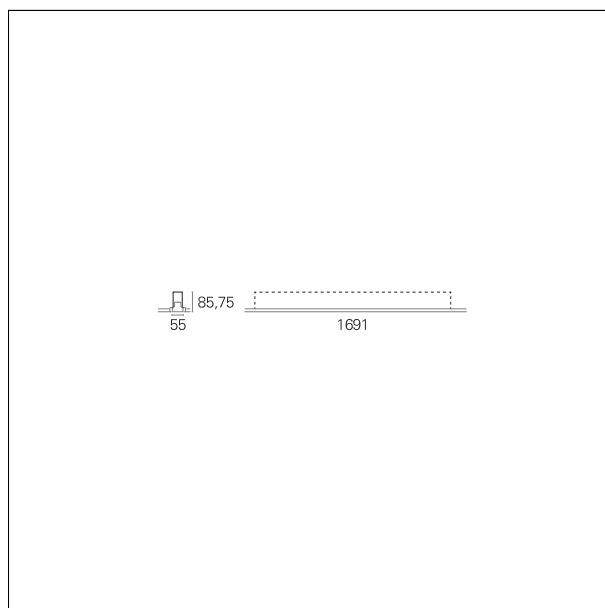

Segno System Trimless

CTD48450PD - Module for trimless recessed mounting - downlight - single switch - 1691 mm. - 36 W - 3000 K / 3000 K / CRI > 92

DESCRIPTION

Segno Trimless is a system for continuous linear recessed lighting, which can be simply and fastly installed trimless. The ceiling finishing operations are completed before the electrical installation, which can be carried out in total cleanliness and without powder. The trimless recessed versions are made from structural modules that are installed on false ceiling frames thanks to the "Click & Lock" snap spring system.

Switch

Pan Digital

PRODUCTS CHARACTERISTICS

installation type	Linear light
material	Aluminum
Finish	Painted
Color	White
Power	36 W
Lumen output - Direct emission	6270 lm
Efficacy	174 lm/W
Dimensions	1691 mm.