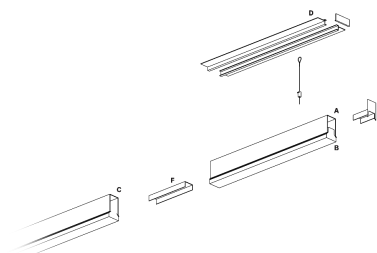

Segno System Trimless

CTD48450PD - Module for trimless recessed mounting - downlight - single switch - 1691 mm. - 36 W - 3000 K / 3000 K / CRI > 92

DESCRIPTION

Segno Trimless is a system for continuous linear recessed lighting, which can be simply and fastly installed trimless. The ceiling finishing operations are completed before the electrical installation, which can be carried out in total cleanliness and without powder. The trimless recessed versions are made from structural modules that are installed on false ceiling frames thanks to the "Click & Lock" snap spring system.

Switch

Pan Digital

PRODUCTS CHARACTERISTICS

installation type	Linear light
material	Aluminum
Finish	Painted
Color	White
Power	36 W
Lumen output - Direct emission	6270 lm
Efficacy	174 lm/W
Dimensions	1691 mm.

ELECTRICAL CHARACTERISTICS

feeding	220÷240 V
driver	Pan Digital
Insulation class	Class I

MECHANICAL CHARACTERISTICS

product IP rate	IP20
-----------------	-------------

Segno System Trimless

CTD48450PD - Module for trimless recessed mounting - downlight - single switch - 1691 mm. - 36 W - 3000 K / 3000 K / CRI > 92