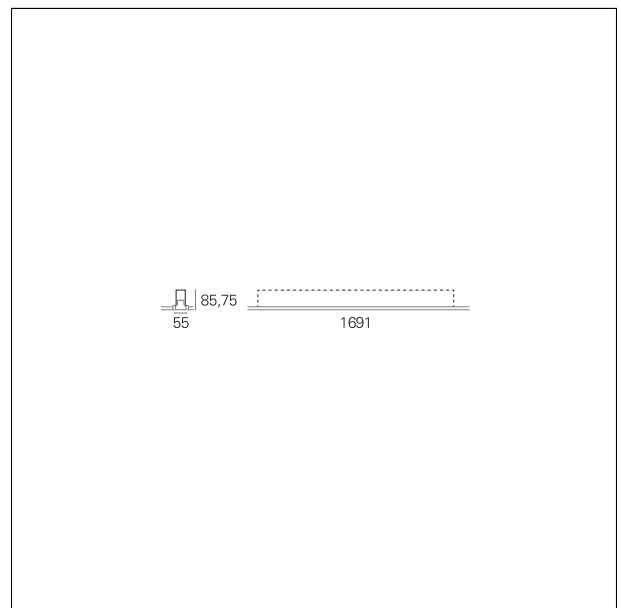

### Segno System Trimless

**CTD48420CA** - Module for trimless recessed mounting - downlight - single switch - 1691 mm. - 36 W - 3000 K / 3000 K / CRI > 92

#### PRODUCTS CHARACTERISTICS

installation type	<b>Linear light</b>
material	<b>Aluminum</b>
Finish	<b>Painted</b>
Color	<b>White</b>
Power	<b>36 W</b>
Lumen output - Direct emission	<b>6205 lm</b>
Efficacy	<b>172 lm/W</b>
Dimensions	<b>1691 mm.</b>