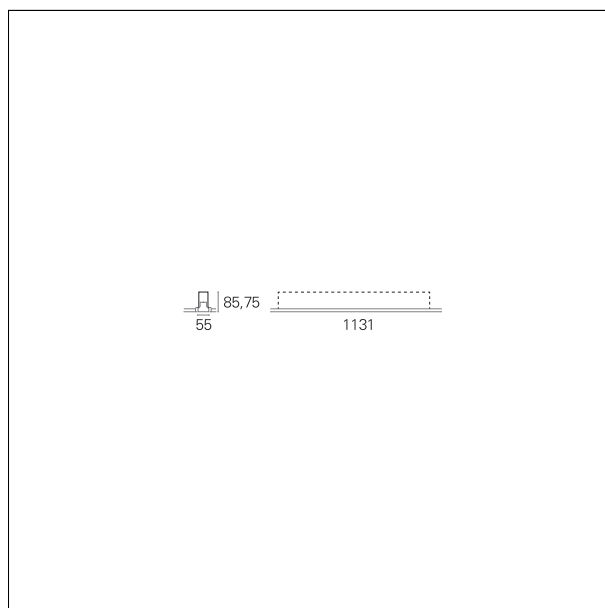

Segno System Trimless

CTD32560CA - Module for trimless recessed mounting - downlight - single switch - 1131 mm. - 24 W - 4000 K / 4000 K / CRI > 91

DESCRIPTION

Segno Trimless is a system for continuous linear recessed lighting, which can be simply and fastly installed trimless. The ceiling finishing operations are completed before the electrical installation, which can be carried out in total cleanliness and without powder. The trimless recessed versions are made from structural modules that are installed on false ceiling frames thanks to the "Click & Lock" snap spring system.

Switch

Casambi

PRODUCTS CHARACTERISTICS

installation type	Linear light
material	Aluminum
Finish	Painted
Color	White
Power	24 W
Lumen output - Direct emission	4445 lm
Efficacy	185 lm/W
Dimensions	1131 mm.