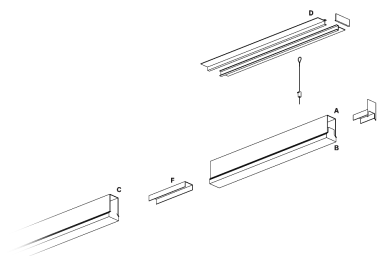

Segno System Trimless

CTD32560CA - Module for trimless recessed mounting - downlight - single switch - 1131 mm. - 24 W - 4000 K / 4000 K / CRI > 91

DESCRIPTION

Segno Trimless is a system for continuous linear recessed lighting, which can be simply and fastly installed trimless. The ceiling finishing operations are completed before the electrical installation, which can be carried out in total cleanliness and without powder. The trimless recessed versions are made from structural modules that are installed on false ceiling frames thanks to the "Click & Lock" snap spring system.

Switch

Casambi

PRODUCTS CHARACTERISTICS

installation type	Linear light
material	Aluminum
Finish	Painted
Color	White
Power	24 W
Lumen output - Direct emission	4445 lm
Efficacy	185 lm/W
Dimensions	1131 mm.

ELECTRICAL CHARACTERISTICS

feeding	220÷240 V
driver	Casambi
Insulation class	Class I

MECHANICAL CHARACTERISTICS

product IP rate	IP20
-----------------	-------------

Segno System Trimless

CTD32560CA - Module for trimless recessed mounting - downlight - single switch - 1131 mm. - 24 W - 4000 K / 4000 K / CRI > 91