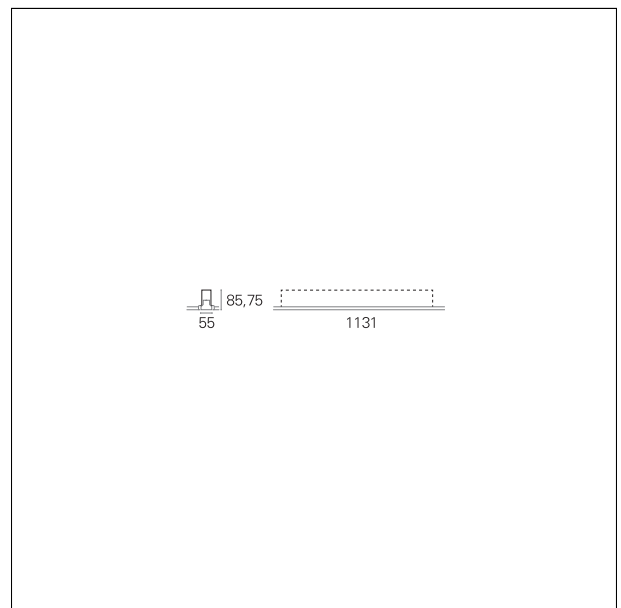

### Segno System Trimless

**CTD32550CA** - Module for trimless recessed mounting - downlight - single switch - 1131 mm. - 24 W - 4000 K / 4000 K / CRI > 91

#### PRODUCTS CHARACTERISTICS

installation type	<b>Linear light</b>
material	<b>Aluminum</b>
Finish	<b>Painted</b>
Color	<b>White</b>
Power	<b>24 W</b>
Lumen output - Direct emission	<b>4320 lm</b>
Efficacy	<b>180 lm/W</b>
Dimensions	<b>1131 mm.</b>