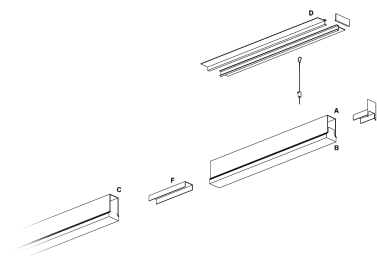

Segno System Trimless

CTD32540CA - Module for trimless recessed mounting - downlight - single switch - 1131 mm. - 24 W - 4000 K / 4000 K / CRI > 91

DESCRIPTION

Segno Trimless is a system for continuous linear recessed lighting, which can be simply and fastly installed trimless. The ceiling finishing operations are completed before the electrical installation, which can be carried out in total cleanliness and without powder. The trimless recessed versions are made from structural modules that are installed on false ceiling frames thanks to the "Click & Lock" snap spring system.

Switch

Casambi

PRODUCTS CHARACTERISTICS

installation type	Linear light
material	Aluminum
Finish	Painted
Color	White
Power	24 W
Lumen output - Direct emission	3165 lm
Efficacy	132 lm/W
Dimensions	1131 mm.

ELECTRICAL CHARACTERISTICS

feeding	220÷240 V
driver	Casambi
Insulation class	Class I

MECHANICAL CHARACTERISTICS

product IP rate	IP20
-----------------	-------------

Segno System Trimless

CTD32540CA - Module for trimless recessed mounting - downlight - single switch - 1131 mm. - 24 W - 4000 K / 4000 K / CRI > 91

DRIVER CHARACTERISTICS

driver	Casambi
--------	----------------

LIGHTING DETAILS

emission	Downlight
Beam angle - direct	120°

PHOTOMETRIC