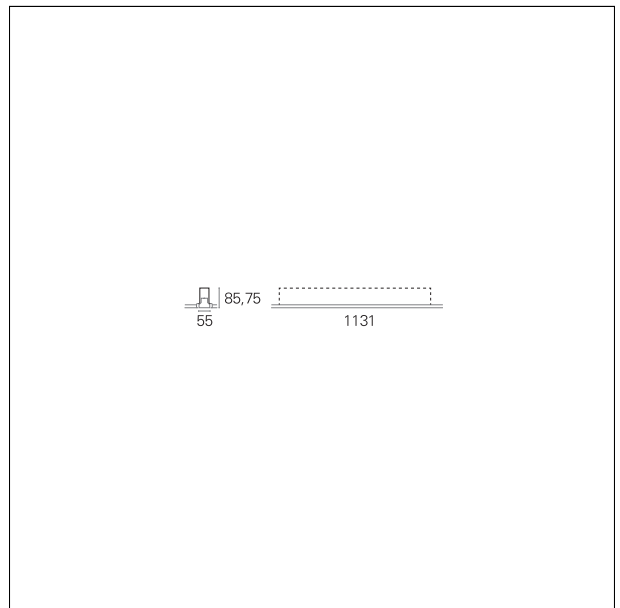

Segno System Trimless

CTD32510CA - Module for trimless recessed mounting - downlight - single switch - 1131 mm. - 24 W - 4000 K / 4000 K / CRI > 91

DESCRIPTION

Segno Trimless is a system for continuous linear recessed lighting, which can be simply and fastly installed trimless. The ceiling finishing operations are completed before the electrical installation, which can be carried out in total cleanliness and without powder. The trimless recessed versions are made from structural modules that are installed on false ceiling frames thanks to the "Click & Lock" snap spring system.

Switch

Casambi

PRODUCTS CHARACTERISTICS

installation type	Linear light
material	Aluminum
Finish	Painted
Color	White
Power	24 W
Lumen output - Direct emission	4400 lm
Efficacy	183 lm/W
Dimensions	1131 mm.

DRIVER CHARACTERISTICS

driver	Casambi
--------	----------------

LIGHTING DETAILS

emission	Downlight
Beam angle - direct	60°
UGR	< 19

PHOTOMETRIC