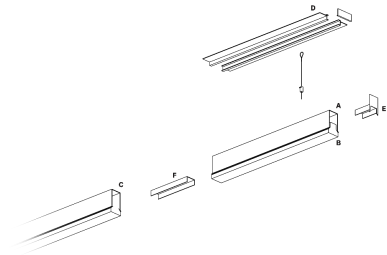

Segno System Trimless

CTD32510CA - Module for trimless recessed mounting - downlight - single switch - 1131 mm. - 24 W - 4000 K / 4000 K / CRI > 91

DESCRIPTION

Segno Trimless is a system for continuous linear recessed lighting, which can be simply and fastly installed trimless. The ceiling finishing operations are completed before the electrical installation, which can be carried out in total cleanliness and without powder. The trimless recessed versions are made from structural modules that are installed on false ceiling frames thanks to the "Click & Lock" snap spring system.

Switch

Casambi

PRODUCTS CHARACTERISTICS

installation type	Linear light
material	Aluminum
Finish	Painted
Color	White
Power	24 W
Lumen output - Direct emission	4400 lm
Efficacy	183 lm/W
Dimensions	1131 mm.

ELECTRICAL CHARACTERISTICS

feeding	220÷240 V
driver	Casambi
Insulation class	Class I

MECHANICAL CHARACTERISTICS

product IP rate	IP20
-----------------	-------------

Segno System Trimless

CTD32510CA - Module for trimless recessed mounting - downlight - single switch - 1131 mm. - 24 W - 4000 K / 4000 K / CRI > 91

DRIVER CHARACTERISTICS

driver	Casambi
--------	----------------

LIGHTING DETAILS

emission	Downlight
Beam angle - direct	60°
UGR	< 19

PHOTOMETRIC