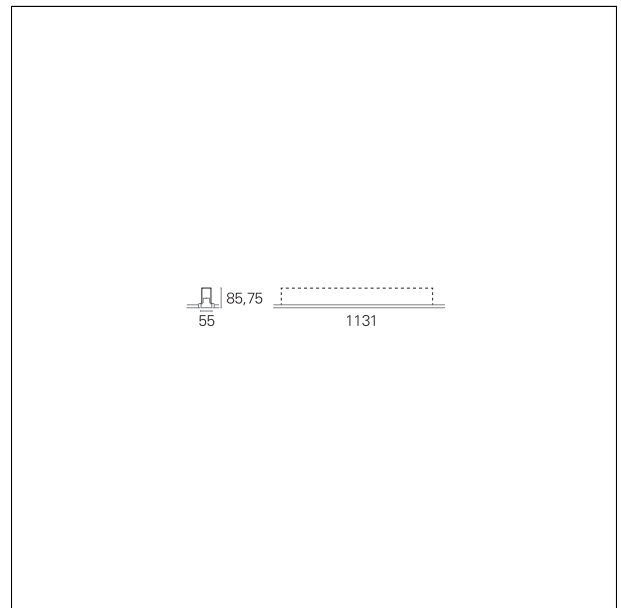

### Segno System Trimless

**CTD32450** - Module for trimless recessed mounting - downlight - single switch - 1131 mm. - 24 W - 3000 K / 3000 K / CRI > 92

#### PRODUCTS CHARACTERISTICS

installation type	<b>Linear light</b>
material	<b>Aluminum</b>
Finish	<b>Painted</b>
Color	<b>White</b>
Power	<b>24 W</b>
Lumen output - Direct emission	<b>4185 lm</b>
Efficacy	<b>174 lm/W</b>
Dimensions	<b>1131 mm.</b>