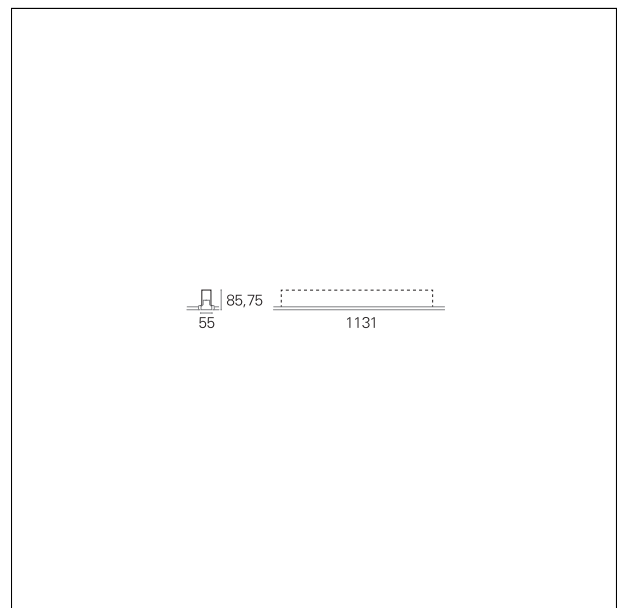

### Segno System Trimless

**CTD32450CA** - Module for trimless recessed mounting - downlight - single switch - 1131 mm. - 24 W - 3000 K / 3000 K / CRI > 92

#### PRODUCTS CHARACTERISTICS

installation type	<b>Linear light</b>
material	<b>Aluminum</b>
Finish	<b>Painted</b>
Color	<b>White</b>
Power	<b>24 W</b>
Lumen output - Direct emission	<b>4185 lm</b>
Efficacy	<b>174 lm/W</b>
Dimensions	<b>1131 mm.</b>