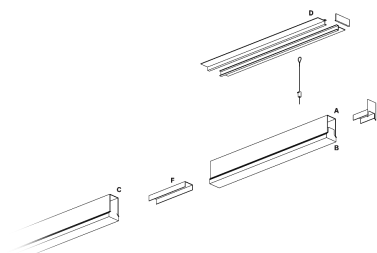

Segno System Trimless

CTD32440 - Module for trimless recessed mounting - downlight - single switch - 1131 mm. - 24 W - 3000 K / 3000 K / CRI > 92

DESCRIPTION

Segno Trimless is a system for continuous linear recessed lighting, which can be simply and fastly installed trimless. The ceiling finishing operations are completed before the electrical installation, which can be carried out in total cleanliness and without powder. The trimless recessed versions are made from structural modules that are installed on false ceiling frames thanks to the "Click & Lock" snap spring system.

Switch

On÷Off

PRODUCTS CHARACTERISTICS

installation type	Linear light
material	Aluminum
Finish	Painted
Color	White
Power	24 W
Lumen output - Direct emission	3050 lm
Efficacy	127 lm/W
Dimensions	1131 mm.

ELECTRICAL CHARACTERISTICS

feeding	220÷240 V
driver	On÷Off
Insulation class	Class I

MECHANICAL CHARACTERISTICS

product IP rate	IP20
-----------------	-------------

Segno System Trimless

CTD32440 - Module for trimless recessed mounting - downlight - single switch - 1131 mm. - 24 W - 3000 K / 3000 K / CRI > 92