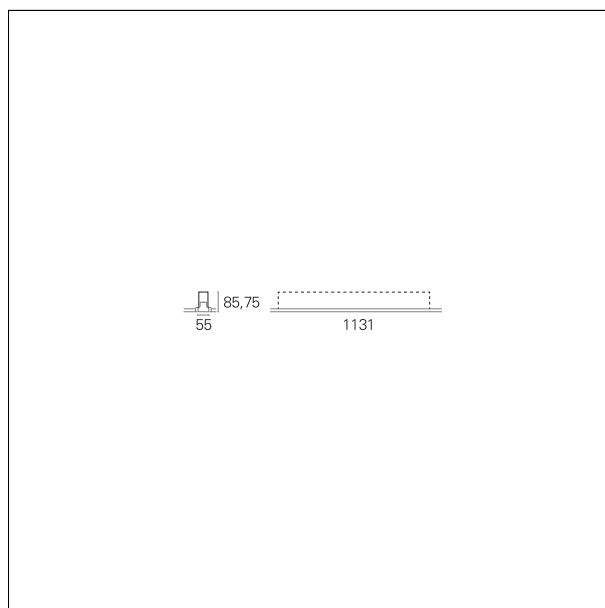

Segno System Trimless

CTD32440 - Module for trimless recessed mounting - downlight - single switch - 1131 mm. - 24 W - 3000 K / 3000 K / CRI > 92

DESCRIPTION

Segno Trimless is a system for continuous linear recessed lighting, which can be simply and fastly installed trimless. The ceiling finishing operations are completed before the electrical installation, which can be carried out in total cleanliness and without powder. The trimless recessed versions are made from structural modules that are installed on false ceiling frames thanks to the "Click & Lock" snap spring system.

Switch

On÷Off

PRODUCTS CHARACTERISTICS

installation type	Linear light
material	Aluminum
Finish	Painted
Color	White
Power	24 W
Lumen output - Direct emission	3050 lm
Efficacy	127 lm/W
Dimensions	1131 mm.

ELECTRICAL CHARACTERISTICS