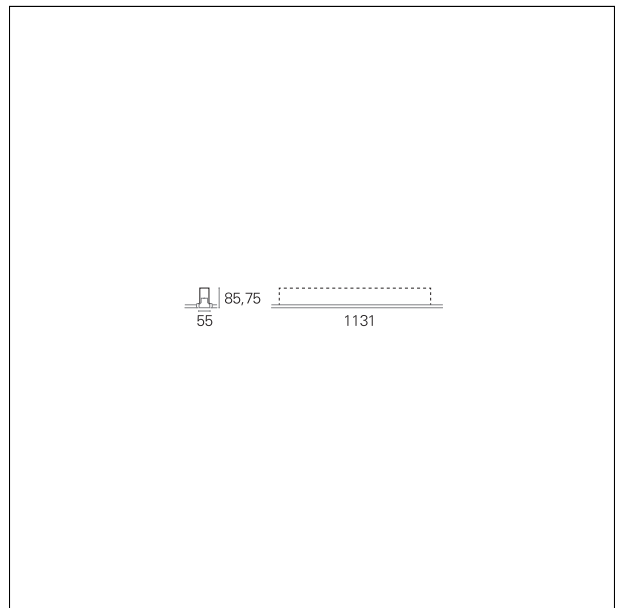

#### PRODUCTS CHARACTERISTICS

installation type	<b>Linear light</b>
material	<b>Aluminum</b>
Finish	<b>Painted</b>
Color	<b>White</b>
Power	<b>24 W</b>
Lumen output - Direct emission	<b>3050 lm</b>
Efficacy	<b>127 lm/W</b>
Dimensions	<b>1131 mm.</b>