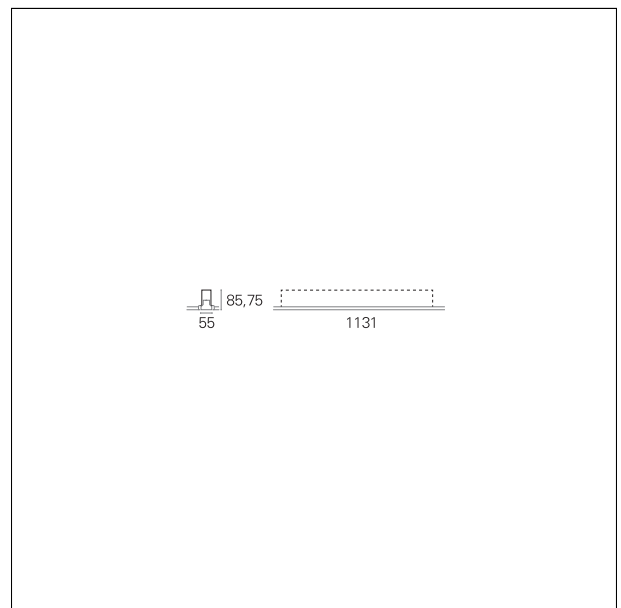

Segno System Trimless

CTD32420 - Module for trimless recessed mounting - downlight - single switch - 1131 mm. - 24 W - 3000 K / 3000 K / CRI > 92

DESCRIPTION

Segno Trimless is a system for continuous linear recessed lighting, which can be simply and fastly installed trimless. The ceiling finishing operations are completed before the electrical installation, which can be carried out in total cleanliness and without powder. The trimless recessed versions are made from structural modules that are installed on false ceiling frames thanks to the "Click & Lock" snap spring system.

Switch

On÷Off

PRODUCTS CHARACTERISTICS

installation type	Linear light
material	Aluminum
Finish	Painted
Color	White
Power	24 W
Lumen output - Direct emission	4140 lm
Efficacy	173 lm/W
Dimensions	1131 mm.

ELECTRICAL CHARACTERISTICS