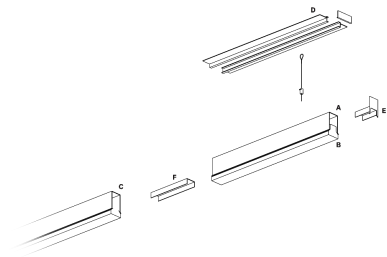

Segno System Trimless

CTD32420 - Module for trimless recessed mounting - downlight - single switch - 1131 mm. - 24 W - 3000 K / 3000 K / CRI > 92

DESCRIPTION

Segno Trimless is a system for continuous linear recessed lighting, which can be simply and fastly installed trimless. The ceiling finishing operations are completed before the electrical installation, which can be carried out in total cleanliness and without powder. The trimless recessed versions are made from structural modules that are installed on false ceiling frames thanks to the "Click & Lock" snap spring system.

Switch

On÷Off

PRODUCTS CHARACTERISTICS

installation type	Linear light
material	Aluminum
Finish	Painted
Color	White
Power	24 W
Lumen output - Direct emission	4140 lm
Efficacy	173 lm/W
Dimensions	1131 mm.

ELECTRICAL CHARACTERISTICS

feeding	220÷240 V
driver	On÷Off
Insulation class	Class I

MECHANICAL CHARACTERISTICS

product IP rate	IP20
-----------------	-------------

Segno System Trimless

CTD32420 - Module for trimless recessed mounting - downlight - single switch - 1131 mm. - 24 W - 3000 K / 3000 K / CRI > 92