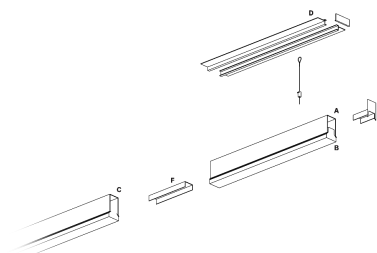

Segno System Trimless

CTD32420CA - Module for trimless recessed mounting - downlight - single switch - 1131 mm. - 24 W - 3000 K / 3000 K / CRI > 92

DESCRIPTION

Segno Trimless is a system for continuous linear recessed lighting, which can be simply and fastly installed trimless. The ceiling finishing operations are completed before the electrical installation, which can be carried out in total cleanliness and without powder. The trimless recessed versions are made from structural modules that are installed on false ceiling frames thanks to the "Click & Lock" snap spring system.

Switch

Casambi

PRODUCTS CHARACTERISTICS

installation type	Linear light
material	Aluminum
Finish	Painted
Color	White
Power	24 W
Lumen output - Direct emission	4140 lm
Efficacy	173 lm/W
Dimensions	1131 mm.

ELECTRICAL CHARACTERISTICS

feeding	220÷240 V
driver	Casambi
Insulation class	Class I

MECHANICAL CHARACTERISTICS

product IP rate	IP20
-----------------	-------------

Segno System Trimless

CTD32420CA - Module for trimless recessed mounting - downlight - single switch - 1131 mm. - 24 W - 3000 K / 3000 K / CRI > 92

DRIVER CHARACTERISTICS

driver	Casambi
--------	----------------

LIGHTING DETAILS

emission	Downlight
Beam angle - direct	90°

PHOTOMETRIC