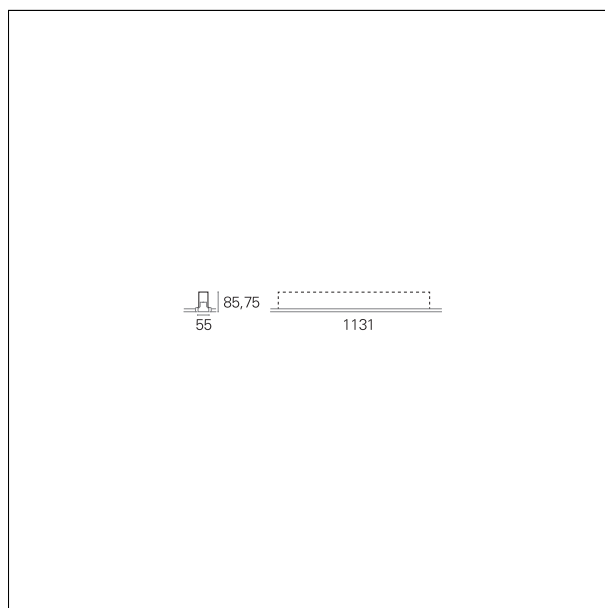

Segno System Trimless

CTD32420CA - Module for trimless recessed mounting - downlight - single switch - 1131 mm. - 24 W - 3000 K / 3000 K / CRI > 92

DESCRIPTION

Segno Trimless is a system for continuous linear recessed lighting, which can be simply and fastly installed trimless. The ceiling finishing operations are completed before the electrical installation, which can be carried out in total cleanliness and without powder. The trimless recessed versions are made from structural modules that are installed on false ceiling frames thanks to the "Click & Lock" snap spring system.

Switch

Casambi

PRODUCTS CHARACTERISTICS

installation type	Linear light
material	Aluminum
Finish	Painted
Color	White
Power	24 W
Lumen output - Direct emission	4140 lm
Efficacy	173 lm/W
Dimensions	1131 mm.