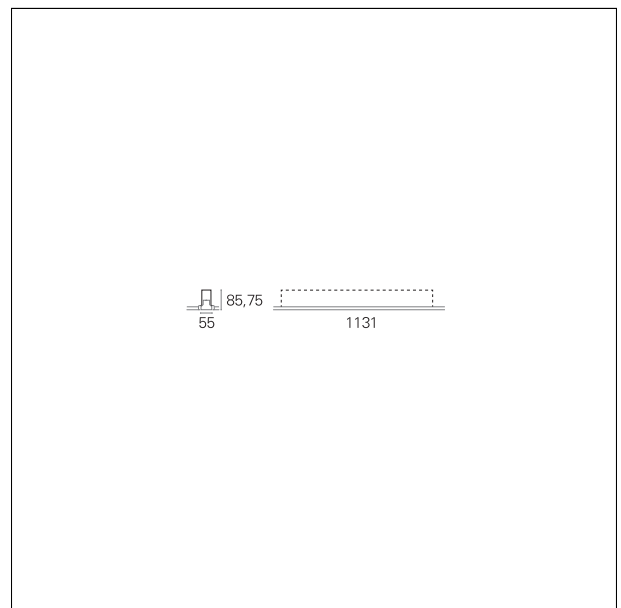

### Segno System Trimless

**CTD32410** - Module for trimless recessed mounting - downlight - single switch - 1131 mm. - 24 W - 3000 K / 3000 K / CRI > 92

#### PRODUCTS CHARACTERISTICS

installation type	<b>Linear light</b>
material	<b>Aluminum</b>
Finish	<b>Painted</b>
Color	<b>White</b>
Power	<b>24 W</b>
Lumen output - Direct emission	<b>4260 lm</b>
Efficacy	<b>178 lm/W</b>
Dimensions	<b>1131 mm.</b>