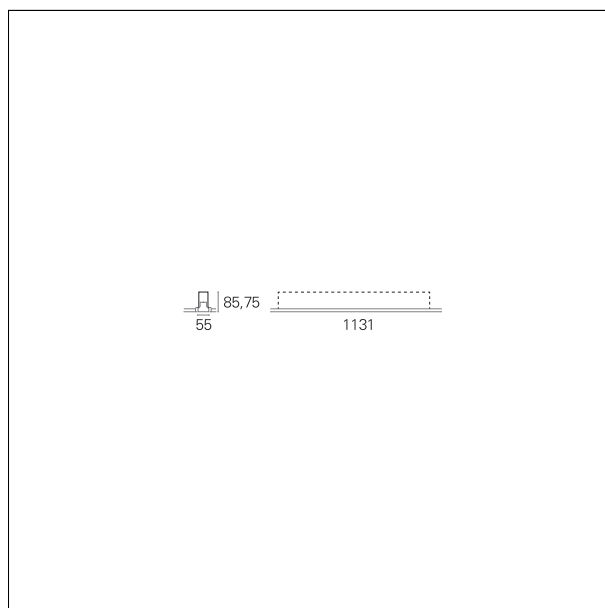

Segno System Trimless

CTD32410CA - Module for trimless recessed mounting - downlight - single switch - 1131 mm. - 24 W - 3000 K / 3000 K / CRI > 92

DESCRIPTION

Segno Trimless is a system for continuous linear recessed lighting, which can be simply and fastly installed trimless. The ceiling finishing operations are completed before the electrical installation, which can be carried out in total cleanliness and without powder. The trimless recessed versions are made from structural modules that are installed on false ceiling frames thanks to the "Click & Lock" snap spring system.

Switch

Casambi

PRODUCTS CHARACTERISTICS

installation type	Linear light
material	Aluminum
Finish	Painted
Color	White
Power	24 W
Lumen output - Direct emission	4260 lm
Efficacy	178 lm/W
Dimensions	1131 mm.