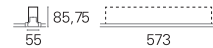

Switch

On÷Off

PRODUCTS CHARACTERISTICS

installation type	Linear light
material	Aluminum
Finish	Painted
Color	White
Power	12 W
Lumen output - Direct emission	1585 lm
Efficacy	132 lm/W
Dimensions	573 mm.

ELECTRICAL CHARACTERISTICS