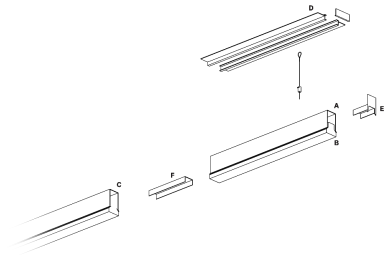

Segno System Trimless

CTD16540 - Module for trimless recessed mounting - downlight - single switch - 573 mm. - 12 W - 4000 K / 4000 K / CRI > 91

DESCRIPTION

Segno Trimless is a system for continuous linear recessed lighting, which can be simply and fastly installed trimless. The ceiling finishing operations are completed before the electrical installation, which can be carried out in total cleanliness and without powder. The trimless recessed versions are made from structural modules that are installed on false ceiling frames thanks to the "Click & Lock" snap spring system.

Switch

On÷Off

PRODUCTS CHARACTERISTICS

installation type	Linear light
material	Aluminum
Finish	Painted
Color	White
Power	12 W
Lumen output - Direct emission	1585 lm
Efficacy	132 lm/W
Dimensions	573 mm.

ELECTRICAL CHARACTERISTICS

feeding	220÷240 V
driver	On÷Off
Insulation class	Class I

MECHANICAL CHARACTERISTICS

product IP rate	IP20
-----------------	-------------

Segno System Trimless

CTD16540 - Module for trimless recessed mounting - downlight - single switch - 573 mm. - 12 W - 4000 K / 4000 K / CRI > 91