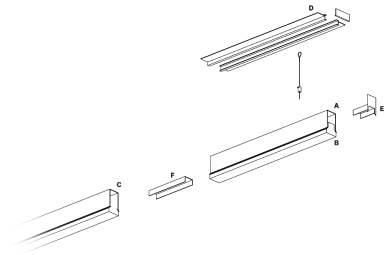

Segno System Trimless

CTD16520 - Module for trimless recessed mounting - downlight - single switch - 573 mm. - 12 W - 4000 K / 4000 K / CRI > 91

DESCRIPTION

Segno Trimless is a system for continuous linear recessed lighting, which can be simply and fastly installed trimless. The ceiling finishing operations are completed before the electrical installation, which can be carried out in total cleanliness and without powder. The trimless recessed versions are made from structural modules that are installed on false ceiling frames thanks to the "Click & Lock" snap spring system.

Switch

On÷Off

PRODUCTS CHARACTERISTICS

installation type	Linear light
material	Aluminum
Finish	Painted
Color	White
Power	12 W
Lumen output - Direct emission	2140 lm
Efficacy	178 lm/W
Dimensions	573 mm.

ELECTRICAL CHARACTERISTICS

feeding	220÷240 V
driver	On÷Off
Insulation class	Class I

MECHANICAL CHARACTERISTICS

product IP rate	IP20
-----------------	-------------

Segno System Trimless

CTD16520 - Module for trimless recessed mounting - downlight - single switch - 573 mm. - 12 W - 4000 K / 4000 K / CRI > 91