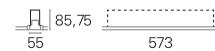

Switch

On÷Off

PRODUCTS CHARACTERISTICS

installation type	Linear light
material	Aluminum
Finish	Painted
Color	White
Power	12 W
Lumen output - Direct emission	2140 lm
Efficacy	178 lm/W
Dimensions	573 mm.

ELECTRICAL CHARACTERISTICS