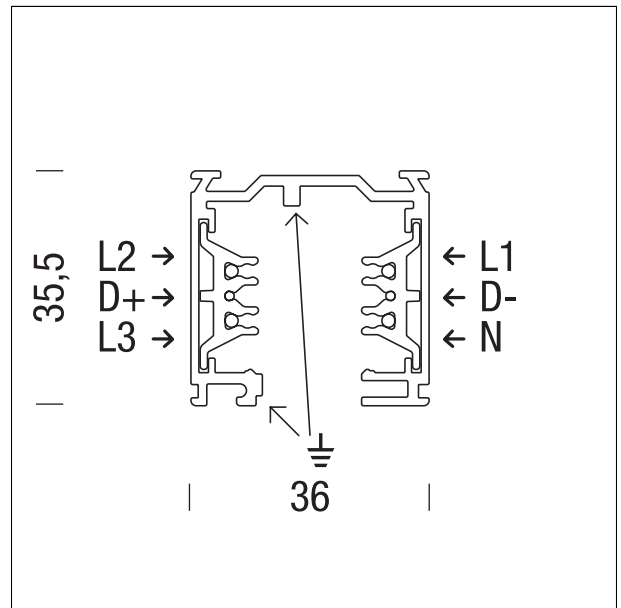

### Track 6-220V Surface

50223NV -

#### DESCRIPTION

Track 6 is an aluminum track with 6 copper conductors. Specific accessories allow for recessed, suspended, and ceiling installations. It allows the implementation of DALI systems with three separate switches using the common neutral conductor and two D+/D- signal conductors. The track is available in white and black, in lengths of 1, 2, and 3 meters. Thanks to its versatility, Track 6 is widely used in professional installations for showrooms, retail spaces, and common areas.

#### PRODUCTS CHARACTERISTICS

installation type	<b>Ceiling or suspension</b>
material	<b>aluminum</b>
Colour	<b>Black</b>
Dimensions	<b>3000 mm.</b>