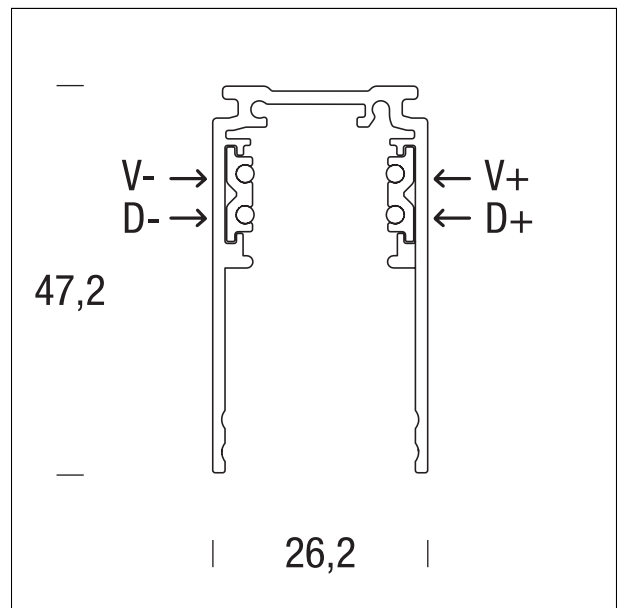

Track Surface/Suspended-Deep 48V

48-DAAB -

DESCRIPTION

The TRACK 48V line offers a complete program of low-voltage tracks for indoor use. Each track, made of extruded aluminum, is available in white and black. There are 4 electrified copper conductors; two lines are dedicated to power supply, and 2 lines are used for data. Various installation types are available: Ceiling-Wall, Suspension, and Recessed.

PRODUCTS CHARACTERISTICS

installation type	Track and Ceiling Projectors
material	Aluminum
Colour	Black
Dimensions	1000 mm.

ELECTRICAL CHARACTERISTICS

feeding	48V
Insulation class	Classe III