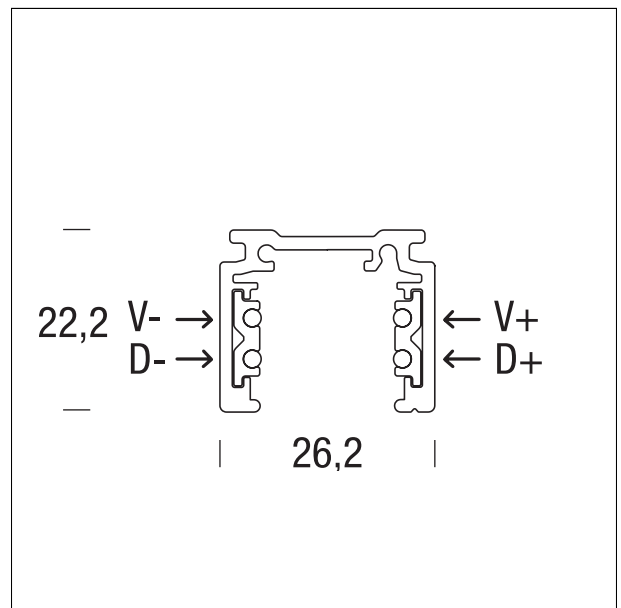

Track Surface/Suspended-Small 48V

48-AABB -

DESCRIPTION

The TRACK 48V line offers a complete program of low-voltage tracks for indoor use. Each track, made of extruded aluminum, is available in white and black. There are 4 electrified copper conductors; two lines are dedicated to power supply, and 2 lines are used for data. Various installation types are available: Ceiling-Wall, Suspension, and Recessed.

PRODUCTS CHARACTERISTICS

installation type	Track and Ceiling Projectors
material	Aluminum
Colour	Black
Dimensions	2000 mm.

ELECTRICAL CHARACTERISTICS

feeding	48V
Insulation class	Classe III