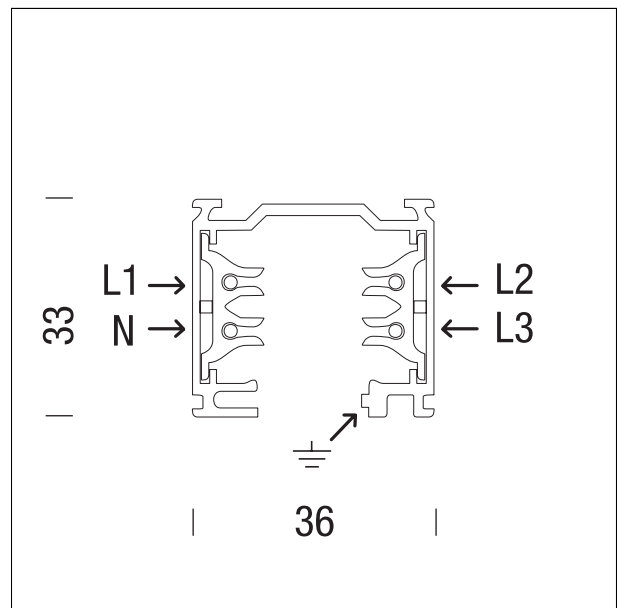

### Track 4-220V Surface

30203BV -

#### DESCRIPTION

Track 4 is an aluminum track with 4 copper conductors. Specific accessories allow for recessed, suspended, and ceiling installations. The system is designed to handle 3 independent switches. The track is available in white and black, in lengths of 1, 2, and 3 meters.

#### PRODUCTS CHARACTERISTICS

installation type	<b>Ceiling or suspension</b>
material	<b>aluminum</b>
Colour	<b>White</b>
Dimensions	<b>1000 mm.</b>