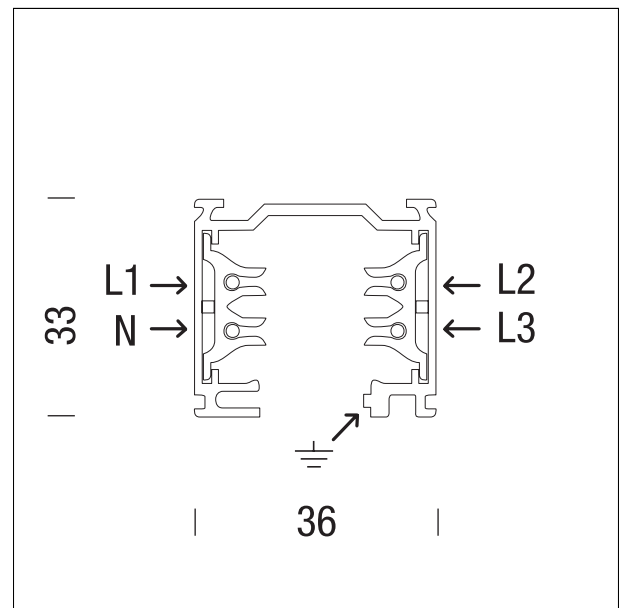

Track 4-220V Surface

30200BV -

DESCRIPTION

Track 4 is an aluminum track with 4 copper conductors. Specific accessories allow for recessed, suspended, and ceiling installations. The system is designed to handle 3 independent switches. The track is available in white and black, in lengths of 1, 2, and 3 meters.

PRODUCTS CHARACTERISTICS

installation type	Ceiling or suspension
material	aluminum
Colour	White
Dimensions	2000 mm.

ELECTRICAL CHARACTERISTICS

feeding	220÷240 V
Insulation class	Classe I