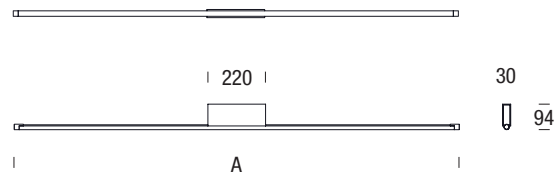

TWENTY

Plafone/Parete

Diretta

Model	Power	Lumen output	Dimension A	Code to complete *
1700	34 W	2754 lm	1636 mm	VC-AB + ■ :: △

Riflessa

1700	27 W	2187 lm	1636 mm	VC-BB + ■ :: △

☐ 220÷240Vac | IP40

UP to 81 lm/W | opal diffuser | L70/B50 > 36.000 h. | CRI>90 | RG0
Lumen output values: luminaire luminous flux at 4000 K

* Select your option

CCT	■	Control	::	Colour	△
2700 K	1	On/Off	NF	Bianco	WW
3000 K	2	DALI	DA	Nero	BB
4000 K	3			Grigio lunare	GG
				Champagne	EE
				Tabacco	00