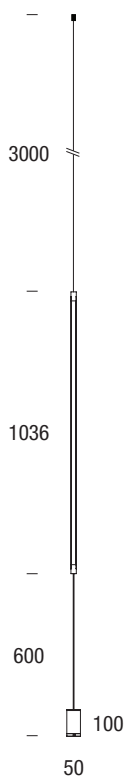

TWENTY

Tesata Verticale

Dimmer a pedale con memoria
Foot dimmer with memory

Model	Power	Lumen output	Code to complete *
1100	20 W	1620 lm	VV-BA + ■ ▲

□ 220÷240Vac | IP40

UP to 81 lm/W | opal diffuser | L70/B50 > 36.000 h. | CRI>90 | RG0
Lumen output values: luminaire luminous flux at 4000 K

* Select your option

CCT	■	Colour	▲
2700 K	1	Bianco	WW
3000 K	2	Nero	BB
4000 K	3	Grigio lunare	GG
		Champagne	EE
		Tabacco	OO