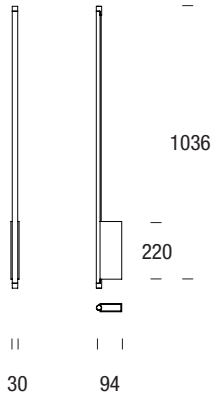

TWENTY

Parete

Model	Power	Lumen output	Code to complete *
1100	20 W	1620 lm	VW-BA + ■ ■ ■ △

□ 220÷240Vac | IP40

UP to 81 lm/W | opal diffuser | L70/B50 > 36.000 h. | CRI>90 | RGO
Lumen output values: luminaire luminous flux at 4000 K

* Select your option

CCT	■	Control	■■	Colour	△
2700 K	1	On/Off	NF	Bianco	WW
3000 K	2	DALI	DA	Nero	BB
4000 K	3			Grigio lunare	GG
				Champagne	EE
				Tabacco	00