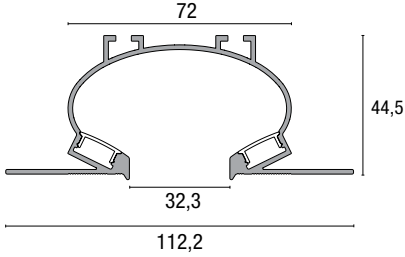

Plasterboard_Recessed