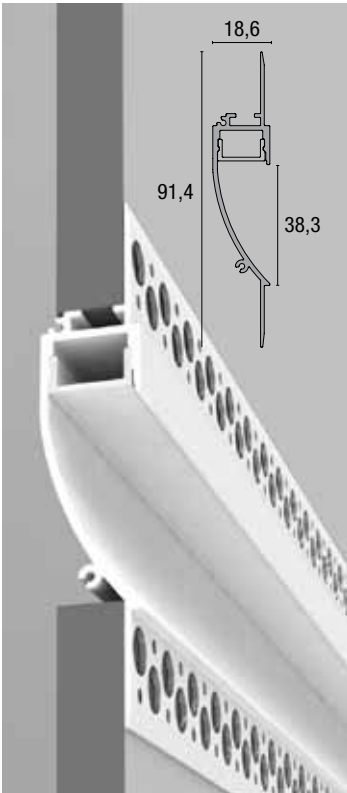

Profiles

Description	pieces	colour	code
profilo alluminio preforato 200 cm pre-drilled aluminium profile 200 cm	1 x	white opal diffuser included	PR02101
profilo alluminio preforato 300 cm pre-drilled aluminium profile 300 cm	1 x	white opal diffuser included	PR02102

Accessories

diffusore 200 cm diffuser 200 cm	1 x	opal	PR02106
diffusore 300 cm / diffuser 300 cm	1 x	opal	PR02107
tappi terminali / end caps	2 x	white	PR02108
connessione 180° 180° connection	1 x		PR02195
connessione 90° 90° connection	1 x		PR02196
connessione 90° verticale vertical 90° connection	1 x		PR02197

Strip led Max: L 12; H 9