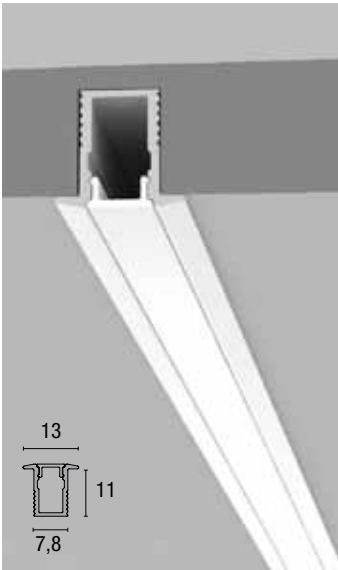

Profiles

description	pieces	colour	code
profilo alluminio 200 cm aluminium profile 200 cm	1 x	grey	PRO2020 opal diffuser included
	1 x	white	PRO2021 opal diffuser included
	1 x	black	PRO2022 black diffuser included

Accessories

diffusore 200 cm diffuser 200 cm	1 x	opal	PRO2005
	1 x	black	PRO2006
tappi terminali end caps	2 x	grey	PRO2026
	2 x	white	PRO2027
	2 x	black	PRO2028
clips di fissaggio fixing clips	2 x		PRO2029

Strip led Max: L 5; H 5

Profiles

description	pieces	colour	code
profilo alluminio 200 cm aluminium profile 200 cm	1 x	grey	PRO2090 opal diffuser included
	1 x	white	PRO2091 opal diffuser included

Accessories

diffusore 200 cm diffuser 200 cm	1 x	opal	PRO2084
	1 x	transparent	PRO2085
tappi terminali end caps	2 x	grey	PRO2097
	2 x	white	PRO2098
clips di fissaggio fixing clips	2 x		PRO2099

Strip led Max: L 10; H 5