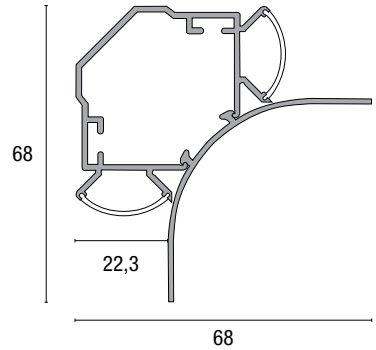

Surface mounted

NEWS

Strip led Max: L 80; H 5

PAN_034

Profiles

description	pieces	colour	code
profilo alluminio 200 cm aluminium profile 200 cm	1 x	white	PR05001 opal diffuser included

Accessories

diffusore 200 cm / diffuser 200 cm	1 x	opal	PR05002
tappi terminali / end caps	2 x	white	PR05006
connessione 180° 180° connection	2 x	/	PR05007
connessione 90° verticale vertical 90° connection	2 x	/	PR05008
connessione 90° orizzontale horizontal 90° connection	2 x	/	PR05009