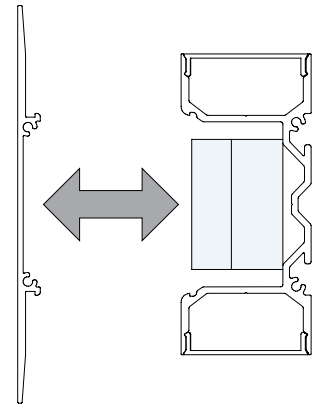

Installation

(*) Dimensioni massime dell'alimentatore
L=<1800; W=30,5; H=21,5

(*) Driver max dimension
L=<1800; W=30,5; H=21,5