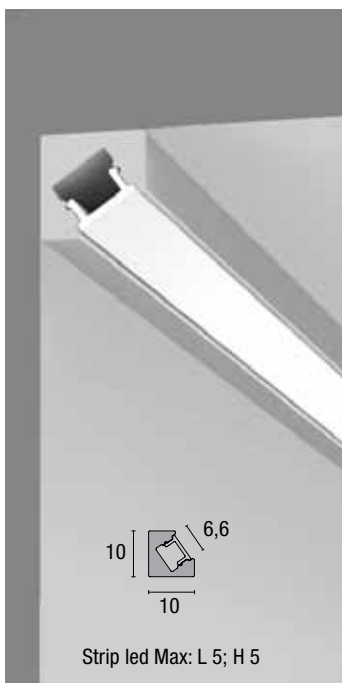

Surface mounted

PAN_036

Profiles

description	pieces	colour	code
profilo alluminio 200 cm aluminium profile 200 cm	1 x	grey	PRO2030 opal diffuser included
	1 x	white	PRO2031 opal diffuser included

Accessories

diffusore 200 cm / diffuser 200 cm	1 x	opal	PRO2005
tappi terminali end caps	2 x	grey	PRO2036
	2 x	white	PRO2037
clips di fissaggio fixing clips	2 x		PRO2039