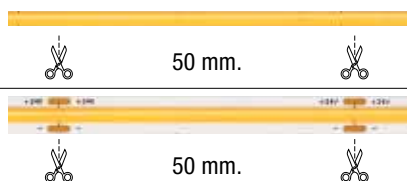

IP20 | 24 V DC | Roll 5mt | **3**^{YEARS} WARRANTY | **3M**

size	power	code	CCT	lm/m.	lm/W.
4 mm.	8 W/m	STP30101	2700 K	664	83
		STP30102	3000 K	680	85
		STP30103	4000 K	728	91
8 mm.	10 W/m	STP30151	2700 K	996	83
		STP30152	3000 K	1020	85
		STP30153	4000 K	1092	91