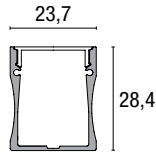

Strip led Max: L 18; H 25

Accessories

diffusore 200 cm diffuser 200 cm	1 x	opal	PRO2145
	1 x	trasparent	PRO2146
tappi terminali / end caps	2 x	white	PRO2147