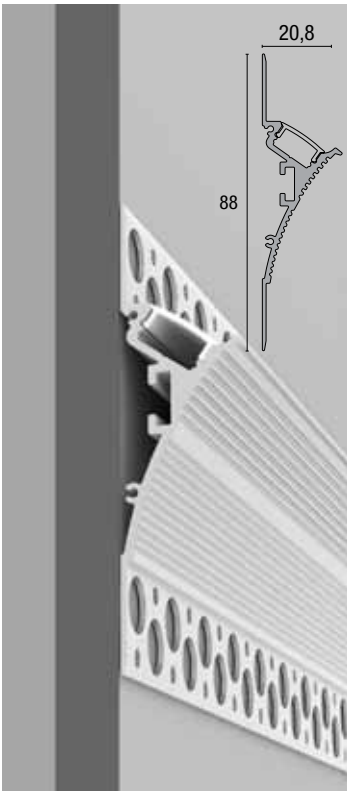

Profiles

Description	pieces	colour	code
profilo alluminio preforato 200 cm pre-drilled aluminium profile 200 cm	1 x	white opal diffuser included	PR02192

Accessories

diffusore 200 cm diffuser 200 cm	1 x	opal	PR02193
tappi terminali / end caps	2 x	white	PR02194
connessione 180° 180° connection	1 x		PR02195
connessione 90° 90° connection	1 x		PR02196
connessione 90° verticale vertical 90° connection	1 x		PR02197

Strip led Max: L 12; H 5