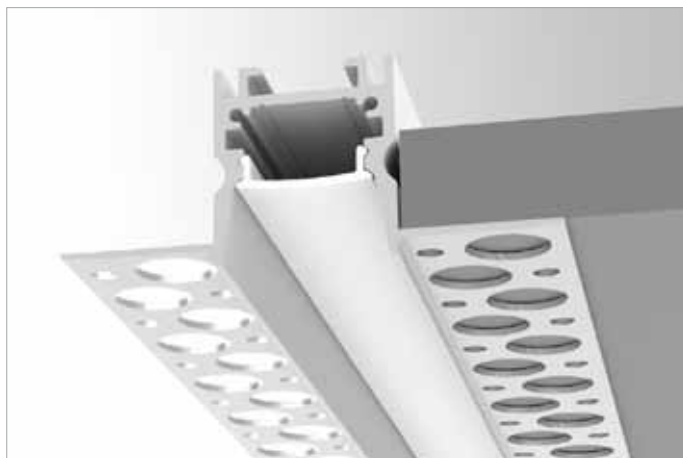

Plasterboard_Recessed

Strip led Max: L 12; H 9

Profiles

description	pieces	colour	code
profilo alluminio preforato 200 cm pre-drilled aluminium profile 200 cm	1 x	white	PRO2141 opal diffuser included
	1 x	black	PRO2142 black diffuser included
profilo alluminio preforato 300 cm pre-drilled aluminium profile 300 cm	1 x	white	PRO2143 opal diffuser included
	1 x	black	PRO2144 black diffuser included

Accessories

diffusore 200 cm diffuser 200 cm	1 x	opal	PRO2148
	1 x	black	PRO2149
	1 x	prismatic	PRO2159
diffusore 300 cm diffuser 300 cm	1 x	opal	PRO2151
	1 x	black	PRO2152
	1 x	prismatic	PRO2153
tappi terminali end caps	2 x	white	PRO2154
	2 x	black	PRO2154B
connessione 180° 180° connection		1 x	PRO2158
connessione 90° 90° connection		1 x	PRO2158A
connessione 90° verticale vertical 90° connection		1 x	PRO2158C