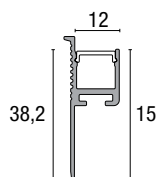

Plasterboard_Recessed

Strip led Max: L 10; H 9

Profiles

Description	pieces	colour	code
profilo alluminio preforato 200 cm pre-drilled aluminium profile 200 cm	1 x	grey	PRO2169 opal diffuser included
profilo alluminio preforato 300 cm pre-drilled aluminium profile 300 cm	1 x	grey	PRO2170 opal diffuser included

PAN_014

Accessories

diffusore 200 cm / diffuser 200 cm	1 x	opal	PRO2171
diffusore 300 cm / diffuser 300 cm	1 x	opal	PRO2172
tappi terminali / end caps	2 x	white	PRO2173
connessione 180° 180° connection		1 x	PRO2174
connessione 90° 90° connection		1 x	PRO2175
connessione 120° 120° connection		1 x	PRO2176
connessione 90° verticale vertical 90° connection		1 x	PRO2177