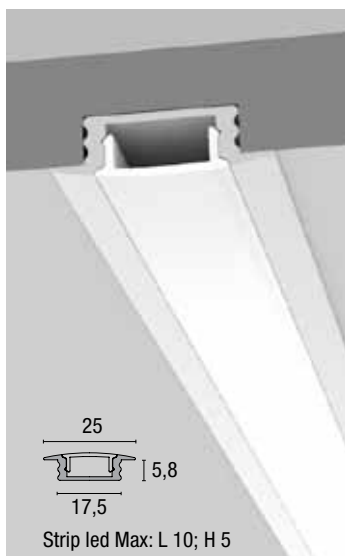

Profiles

description	pieces	colour	code
profilo alluminio 200 cm aluminium profile 200 cm	1 x	grey	PRO1021
		opal diffuser included	
	1 x	white	PRO1022
		opal diffuser included	

Accessories

diffusore 200 cm diffuser 200 cm	1 x	opal	PRO1021B
	1 x	transparent	PRO1021C
tappi terminali end caps	2 x	grey	PRO1037
	2 x	white	PRO1037B
clips di fissaggio fixing clips	2 x		PRO1030

Profiles

description	pieces	colour	code
profilo alluminio 200 cm aluminium profile 200 cm	1 x	grey	PRO2080
		opal diffuser included	
	1 x	white	PRO2081
		opal diffuser included	
	1 x	black	PRO2082
		black diffuser included	

Accessories

diffusore 200 cm diffuser 200 cm	1 x	opal	PRO2084
	1 x	transparent	PRO2085
	1 x	black	PRO2086
tappi terminali end caps	2 x	grey	PRO2087
	2 x	white	PRO2088
	2 x	black	PRO2092
clips di fissaggio fixing clips	2 x		PRO2089