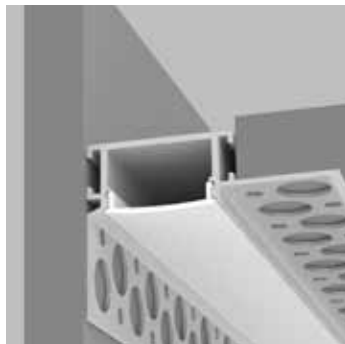

Plasterboard_Recessed

Strip led Max: L 19; H 13