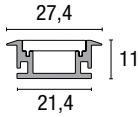

Strip led Max: L 10; H 5

Profiles

Description	pieces	colour	code
profilo alluminio calpestabile 300 cm walkable aluminum profile 300 cm	1 x	grey	PRO4007 opal diffuser included

Accessories

diffusore 300 cm / diffuser 300 cm	1 x	opal	PRO4008
tappi terminali / end caps	2 x	grey	PRO4009