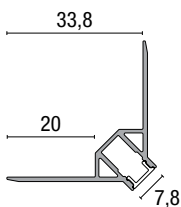

Strip led Max: L 5; H 5

Profiles

Description	pieces	colour	code
profilo alluminio preforato 300 cm pre-drilled aluminium profile 300 cm	1 x	grey	PR03025 opal diffuser included

Accessories

diffusore 300 cm diffuser 300 cm	1 x	opal	PR03026
tappi terminali / end caps	2 x	grey	PR03027