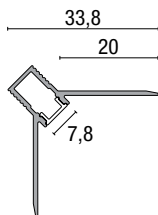

Plasterboard_Recessed

Strip led Max: L 5; H 5

Profiles

Description	pieces	colour	code
profilo alluminio preforato 300 cm pre-drilled aluminium profile 300 cm	1 x	grey	PR03028 opal diffuser included

Accessories

diffusore 300 cm / diffuser 300 cm	1 x	opal	PR03029
tappi terminali / end caps	2 x	grey	PR03027

PAN_024