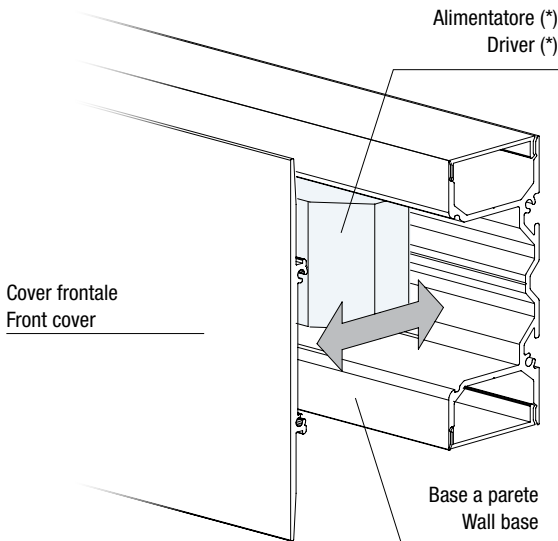

Installation

(*) Dimensioni massime dell'alimentatore
L=<1800; W=30,5; H=21,5

(*) Driver max dimension
L=<1800; W=30,5; H=21,5