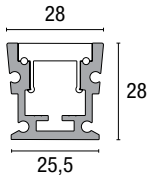

Strip led Max: L 16; H 8

Profiles

Description	pieces	colour	code
profilo alluminio calpestabile 300 cm walkable aluminum profile 300 cm	1 x	grey	PRO4001 opal diffuser included

Accessories

diffusore 300 cm / diffuser 300 cm	1 x	opal	PRO4002
tappi terminali / end caps	2 x	grey	PRO4005
guarnizione in silicone 2 x cm 300 / Silicone gasket 2 x cm 300			PRO4004