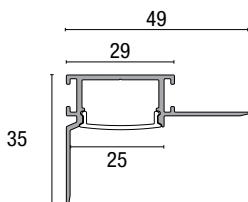

PAN_016

Profiles

Description	pieces	colour	code
profilo alluminio preforato 200 cm pre-drilled aluminium profile 200 cm	1 x	grey	PRO2160 opal diffuser included
profilo alluminio preforato 300 cm pre-drilled aluminium profile 300 cm	1 x	grey	PRO2161 opal diffuser included

Accessories

diffusore 200 cm diffuser 200 cm	1 x	opal	PRO2162
diffusore 300 cm / diffuser 300 cm	1 x	opal	PRO2163
tappi terminali / end caps	2 x	white	PRO2164
connessione 180° 180° connection	1 x		PRO2165
connessione 90° 90° connection	1 x		PRO2166
connessione 120° 120° connection	1 x		PRO2167
connessione 90° verticale vertical 90° connection	1 x		PRO2168