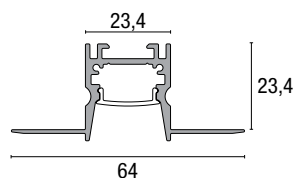

Plasterboard_Recessed

Strip led Max: L 12; H 9

Profiles

description	pieces	colour	code
profilo alluminio preforato 200 cm pre-drilled aluminium profile 200 cm	1 x	white	PRO2141 opal diffuser included
	1 x	black	PRO2142 black diffuser included
profilo alluminio preforato 300 cm pre-drilled aluminium profile 300 cm	1 x	white	PRO2143 opal diffuser included
	1 x	black	PRO2144 black diffuser included

Accessories

diffusore 200 cm diffuser 200 cm	1 x	opal	PRO2148
	1 x	black	PRO2149
	1 x	prismatic	PRO2159
diffusore 300 cm diffuser 300 cm	1 x	opal	PRO2151
	1 x	black	PRO2152
	1 x	prismatic	PRO2153
tappi terminali end caps	2 x	white	PRO2154
	2 x	black	PRO2154B
connessione 180° 180° connection		1 x	PRO2158
connessione 90° 90° connection		1 x	PRO2158A
connessione 90° verticale vertical 90° connection		1 x	PRO2158C