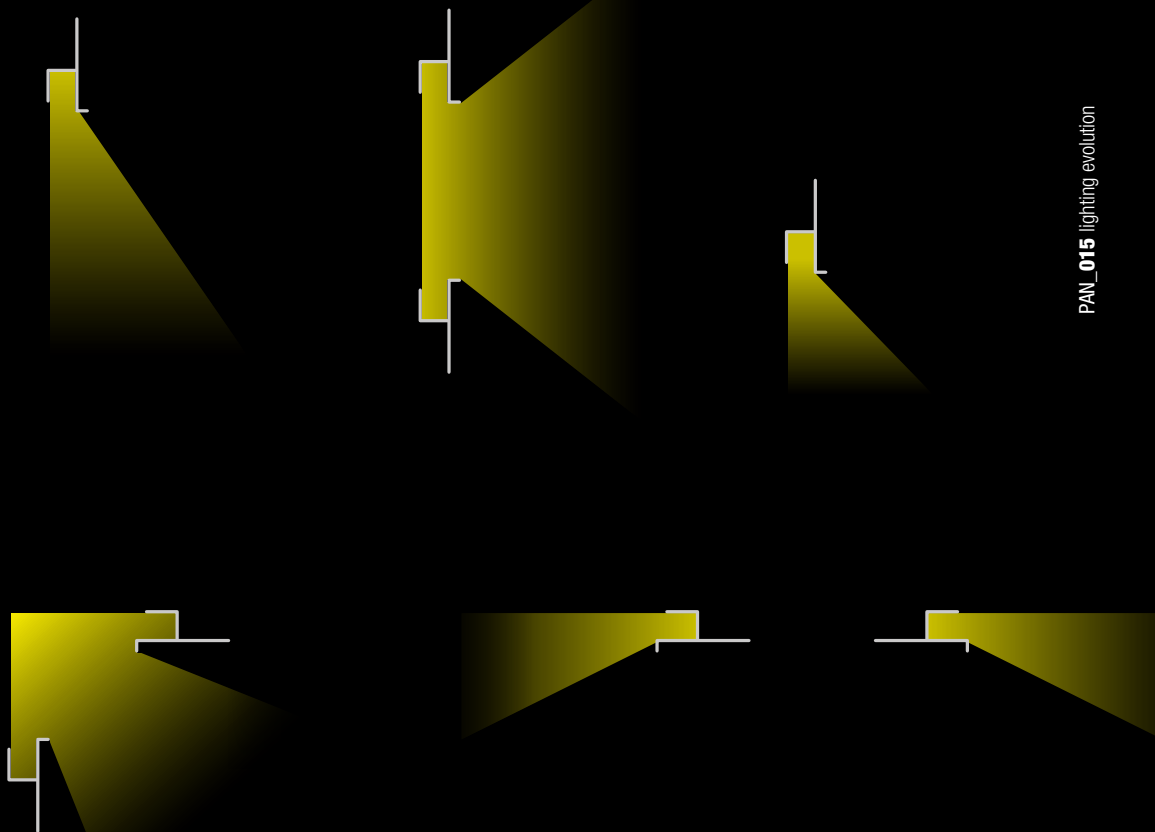

**Versatilità nelle
scelte progettuali.**

**Versatility
in design choice.**