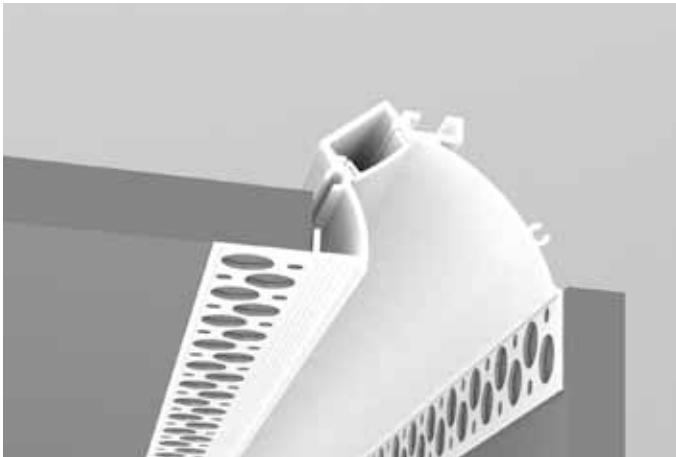

Plasterboard_Recessed

Strip led Max: L 12; H 8

Profiles

Description	pieces	colour	code
profilo alluminio preforato 200 cm pre-drilled aluminium profile 200 cm	1 x	white	PR02183 opal diffuser included
profilo alluminio preforato 300 cm pre-drilled aluminium profile 300 cm	1 x	white	PR02184 opal diffuser included

Accessories

diffusore 200 cm / diffuser 200 cm	1 x	opal	PR02185
diffusore 300 cm / diffuser 300 cm	1 x	opal	PR02186
tappi terminali / end caps	2 x	white	PR02187
connessione 180° 180° connection		1 x	PR02195
connessione 90° 90° connection		1 x	PR02196
connessione 120° 120° connection		1 x	PR02198
connessione 90° verticale vertical 90° connection		1 x	PR02197