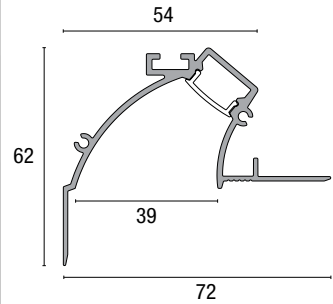

Plasterboard_Recessed

Strip led Max: L 12; H 8

Profiles

Description	pieces	colour	code
profilo alluminio preforato 200 cm pre-drilled aluminium profile 200 cm	1 x	white	PR02183 opal diffuser included
profilo alluminio preforato 300 cm pre-drilled aluminium profile 300 cm	1 x	white	PR02184 opal diffuser included

Accessories

diffusore 200 cm / diffuser 200 cm	1 x	opal	PR02185
diffusore 300 cm / diffuser 300 cm	1 x	opal	PR02186
tappi terminali / end caps	2 x	white	PR02187
connessione 180° 180° connection		1 x	PR02195
connessione 90° 90° connection		1 x	PR02196
connessione 120° 120° connection		1 x	PR02198
connessione 90° verticale vertical 90° connection		1 x	PR02197