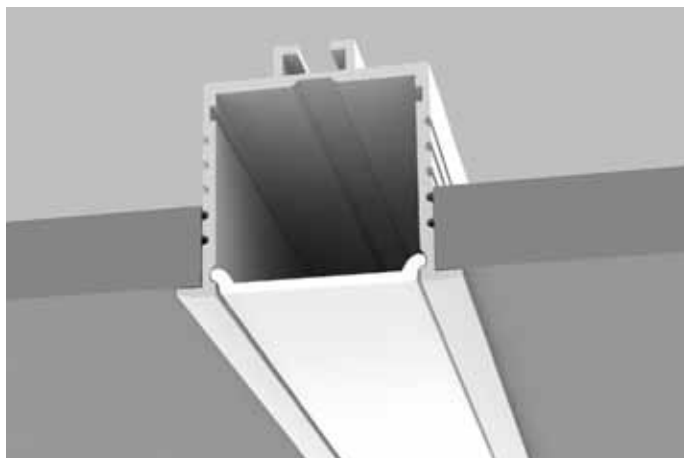

Recessed

Profiles

description	pieces	colour	code
profilo alluminio 200 cm aluminium profile 200 cm	1 x	grey	PR01015

Accessories

diffusore 200 cm / diffuser 200 cm	1 x	opal	PR01016
tappi terminali / end caps	2 x	grey	PR01035
clips di fissaggio fixing clips	2 x		PR01039

Strip led Max: L 30; H 30