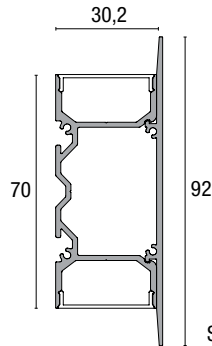

Strip led Max: L 16; H 10

Accessori / Accessories

diffusore 200 cm diffuser 200 cm	1 x	opal	PR02155
	1 x	transparent	PR02156
tappi terminali / end caps	2 x	white	PR02157