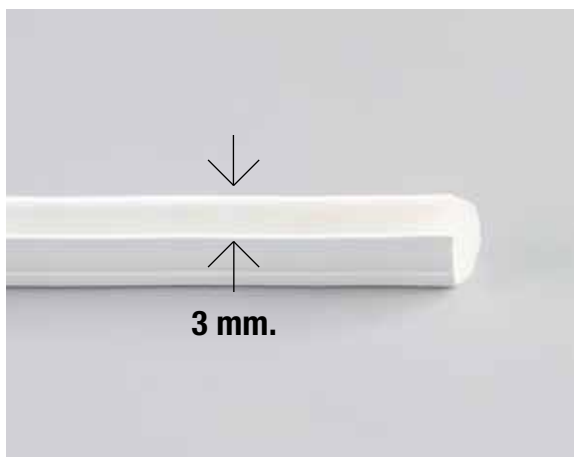

Mini Neonflex

La proposta si amplia con l'ingresso del modello 3x6mm. La sua facilità di curvatura ne semplifica l'impiego su spazi ridotti oppure installazioni particolari dove la sezione del taglio di luce deve ridursi al minimo.

The proposal expands with the introduction of the 3x6mm model. Its ease of bending simplifies its use in tight spaces or specific installations where the light cut section must be minimized.