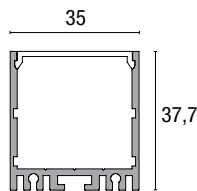

Strip led Max: L 30; H 30

Accessories

diffusore 200 cm diffuser 200 cm	1 x	opal	PRO1013B
	1 x	transparent	PRO1013C
tappi terminali end caps	2 x	grey	PRO1034
	2 x	white	PRO1034B