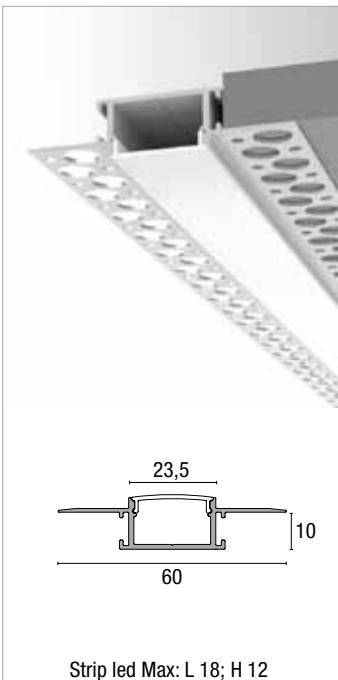

Profiles

description	pieces	colour	code
profilo alluminio preforato 200 cm pre-drilled aluminium profile 200 cm	1 x	grey	PR02130 opal diffuser included
profilo alluminio preforato 300 cm pre-drilled aluminium profile 300 cm	1 x	grey	PR02131 opal diffuser included

Accessories

diffusore 200 cm / diffuser 200 cm	1 x	opal	PR02134
diffusore 300 cm / diffuser 300 cm	1 x	opal	PR02135
tappi terminali / end caps	2 x	grey	PR02136
connessione 90° / 90° connection	2 x		PR02137
connessione 180° 180° connection	2 x		PR02138