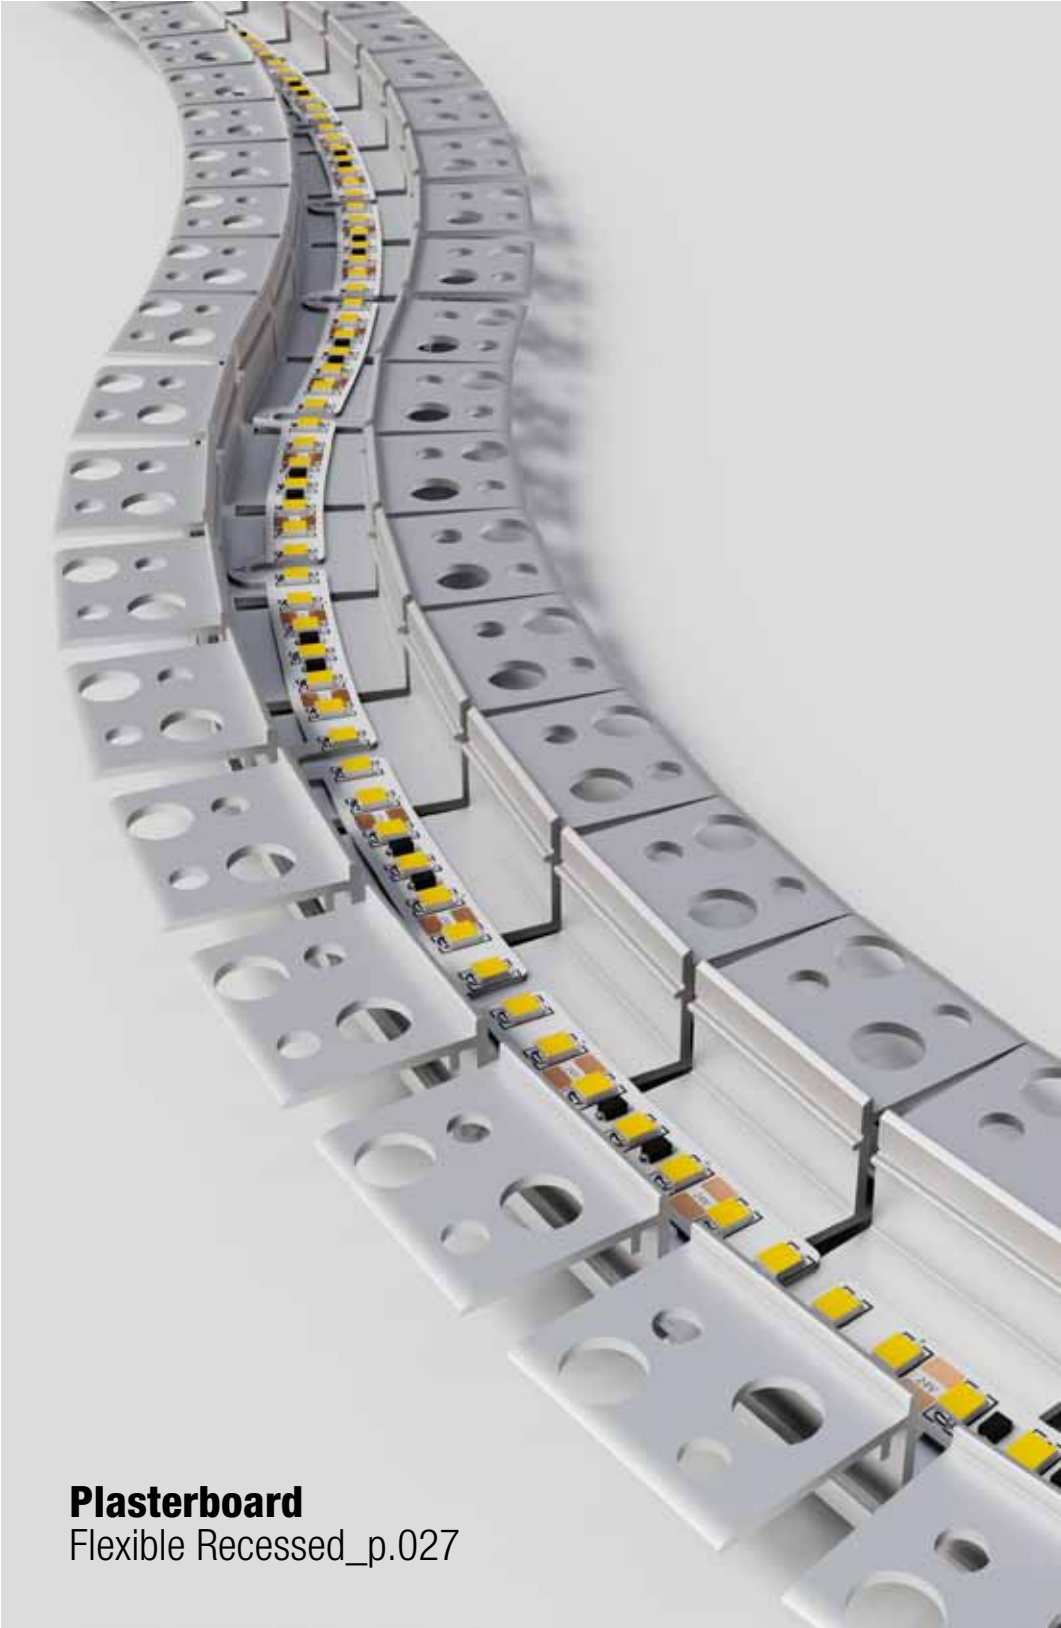

Plasterboard
Flexible Recessed_p.027