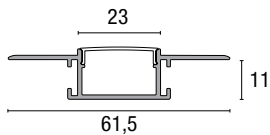

Strip led Max: L 10; H 8

Profiles

Description	pieces	colour	code
profilo alluminio preforato curvabile 200 cm pre-drilled aluminum profile 200 cm	1 x	grey	PR03010
		silicon diffuser included	

Accessories

diffusore 500 cm / diffuser 500 cm	1 x	silicon	PR03011
tappi terminali / end caps	2 x	white	PR03012

Strip led Max: L 16; H 8

Profiles

Description	pieces	colour	code
profilo alluminio preforato curvabile 200 cm pre-drilled aluminum profile 200 cm	1 x	grey	PR03013
		silicon diffuser included	

Accessories

diffusore 500 cm / diffuser 500 cm	1 x	silicon	PR03014
tappi terminali / end caps	2 x	white	PR03015
connessione 180° 180° connection	2 x	/	PR03016
connessione 90° verticale vertical 90° connection	2 x	/	PR03017
connessione 90° orizzontale horizontal 90° connection	2 x	/	PR03018

Bendable Stripled_p.060